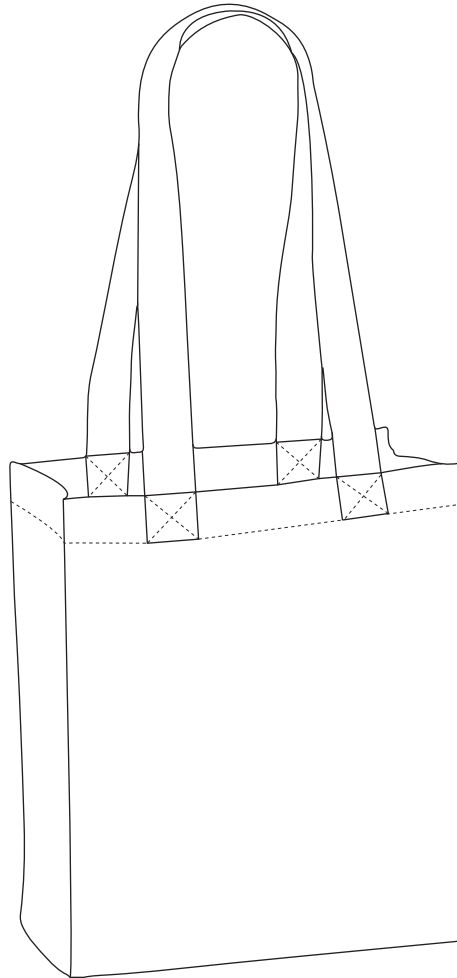

Product Art Template

Product: **SM-7453 - Mini Elm Non-Woven Tote**
Product Size: **209mm(w) x 254mm(h) x 101mm(d)**
Product Colour:
Decoration Size: **mm(w) x mm(h)**
Decoration Method:
Decoration Colour:

**Artwork
Approval**

Art Version: V1

Product Scale 25%

Notes:

Please check that all the details are correct before providing your approval with confirmed art version
Where the decoration method uses digital printing techniques colours are produced using CMYK equivalent.