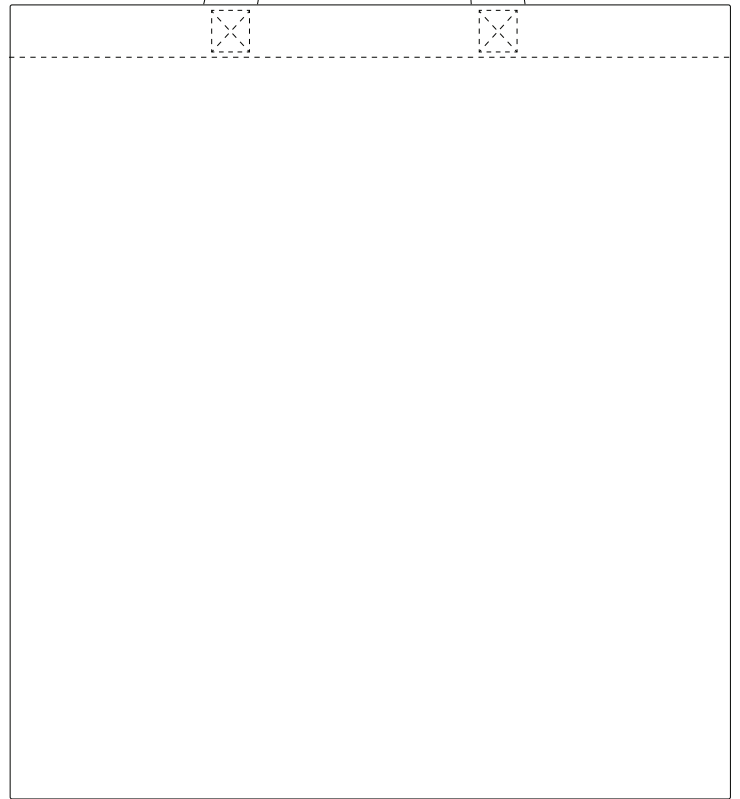

# Product Art Template

Product: **SM-5830 - Recycled 140gms Cotton Twill Tote**

Product Size: **381mm(w) x 419mm(h)**

Product Colour:

Decoration Size: **mm(w) x mm(h)**

Decoration Method:

Decoration Colour:

**Artwork Approval**

Art Version: V1

**Product Scale 25%**

**Front**

**Back**

**Notes:**

Please check that all the details are correct before providing your approval with confirmed art version

Where the decoration method uses digital printing techniques colours are produced using CMYK equivalent.