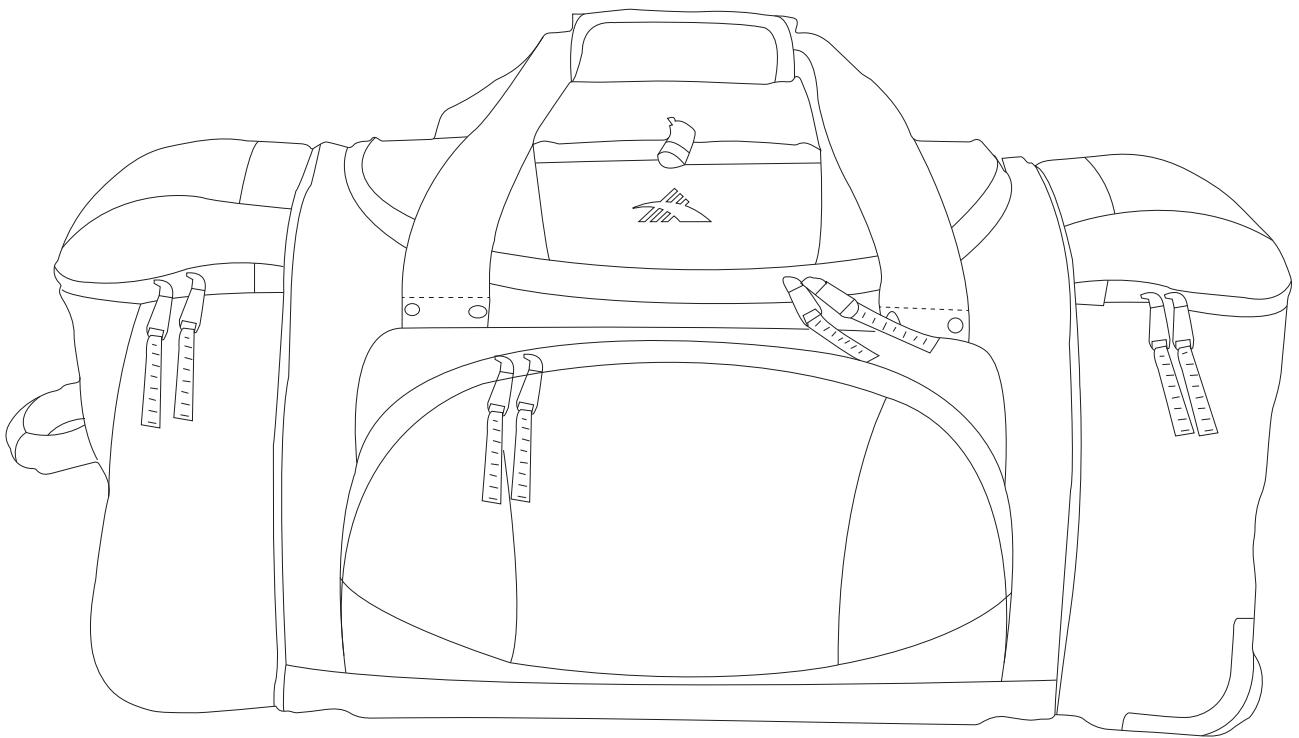

# Product Art Template

Product: **HS1012 - High Sierra 26 inch Wheeled  
Duffel Bag**

Product Size: **660mm(w) x 330mm(h) x 304mm(d)**

Product Colour:

Decoration Size: **mm(w) x mm(h)**

Decoration Method:

Decoration Colour:

**Artwork  
Approval**

Art Version: V1

**Product Scale 25%**

---