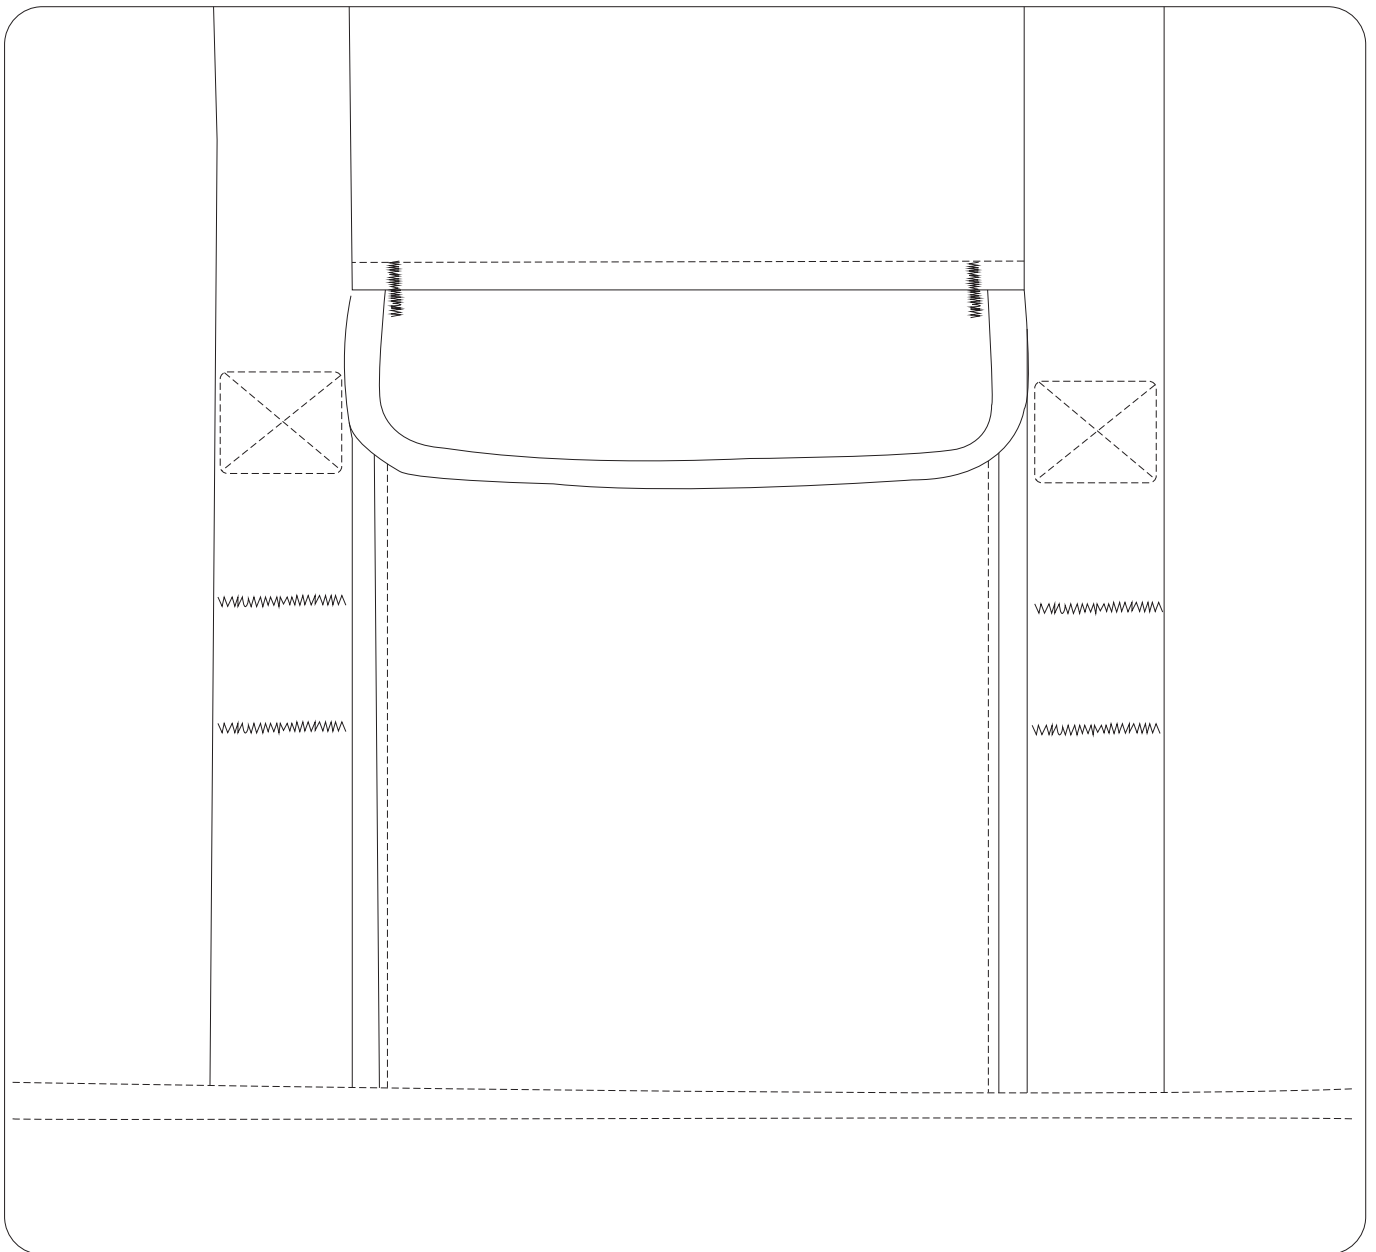

Product Art Template

Product: **AZ1006 - Arctic Zone® 24 Can Workmans Pro Cooler**

Product Size: **355mm(w) x 315mm(h) x 215mm(d)**

Product Colour:

Decoration Size: **mm(w) x mm(h)**

Decoration Method:

Decoration Colour:

Artwork Approval

Art Version: V1

Product Scale 50%

Notes:

Please check that all the details are correct before providing your approval with confirmed art version

Where the decoration method uses digital printing techniques colours are produced using CMYK equivalent.