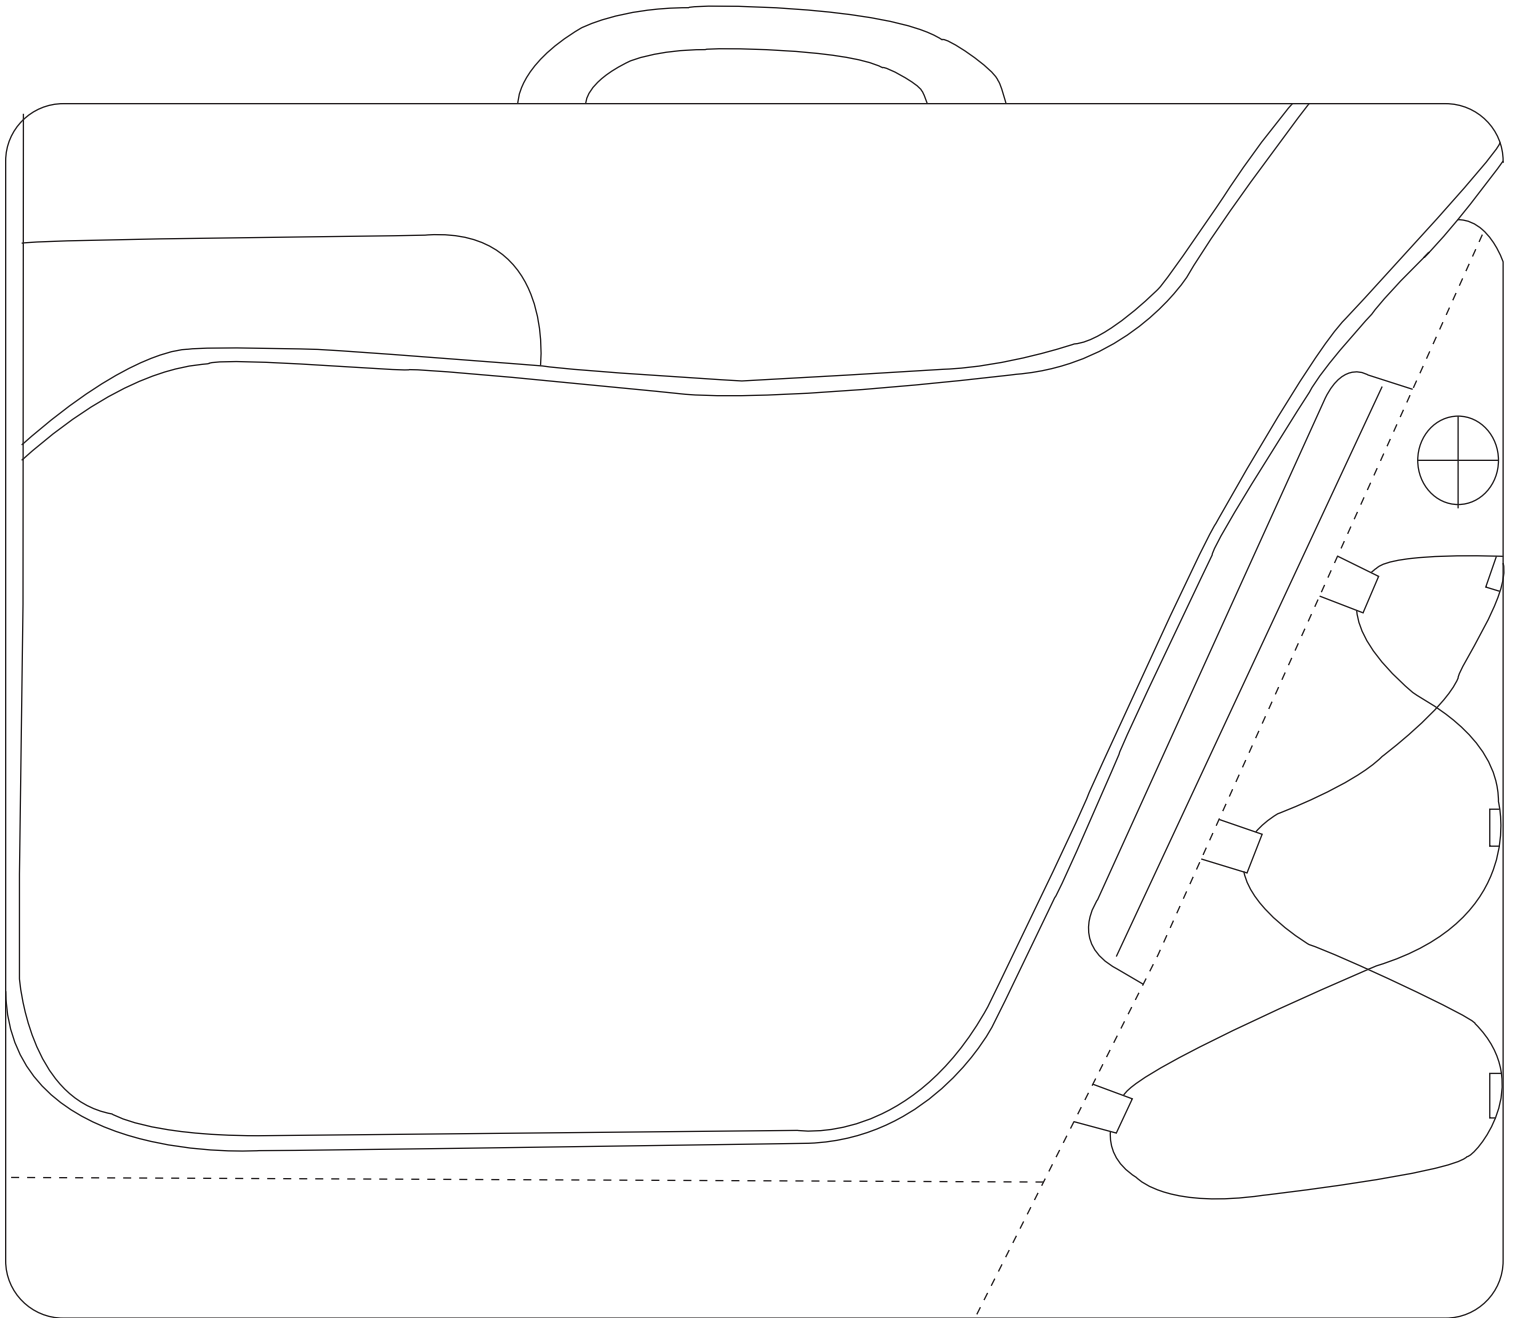

Product Art Template

Product: **5150 - Summit Checkpoint-Friendly
Compu-Case**

Product Size: **394mm(w) x 305mm(h) x 102mm(d)**

Product Colour:

Decoration Size: **mm(w) x mm(h)**

Decoration Method:

Decoration Colour:

**Artwork
Approval**

Art Version: V1

Product Scale 50%

Notes:

Please check that all the details are correct before providing your approval with confirmed art version

Where the decoration method uses digital printing techniques colours are produced using CMYK equivalent.