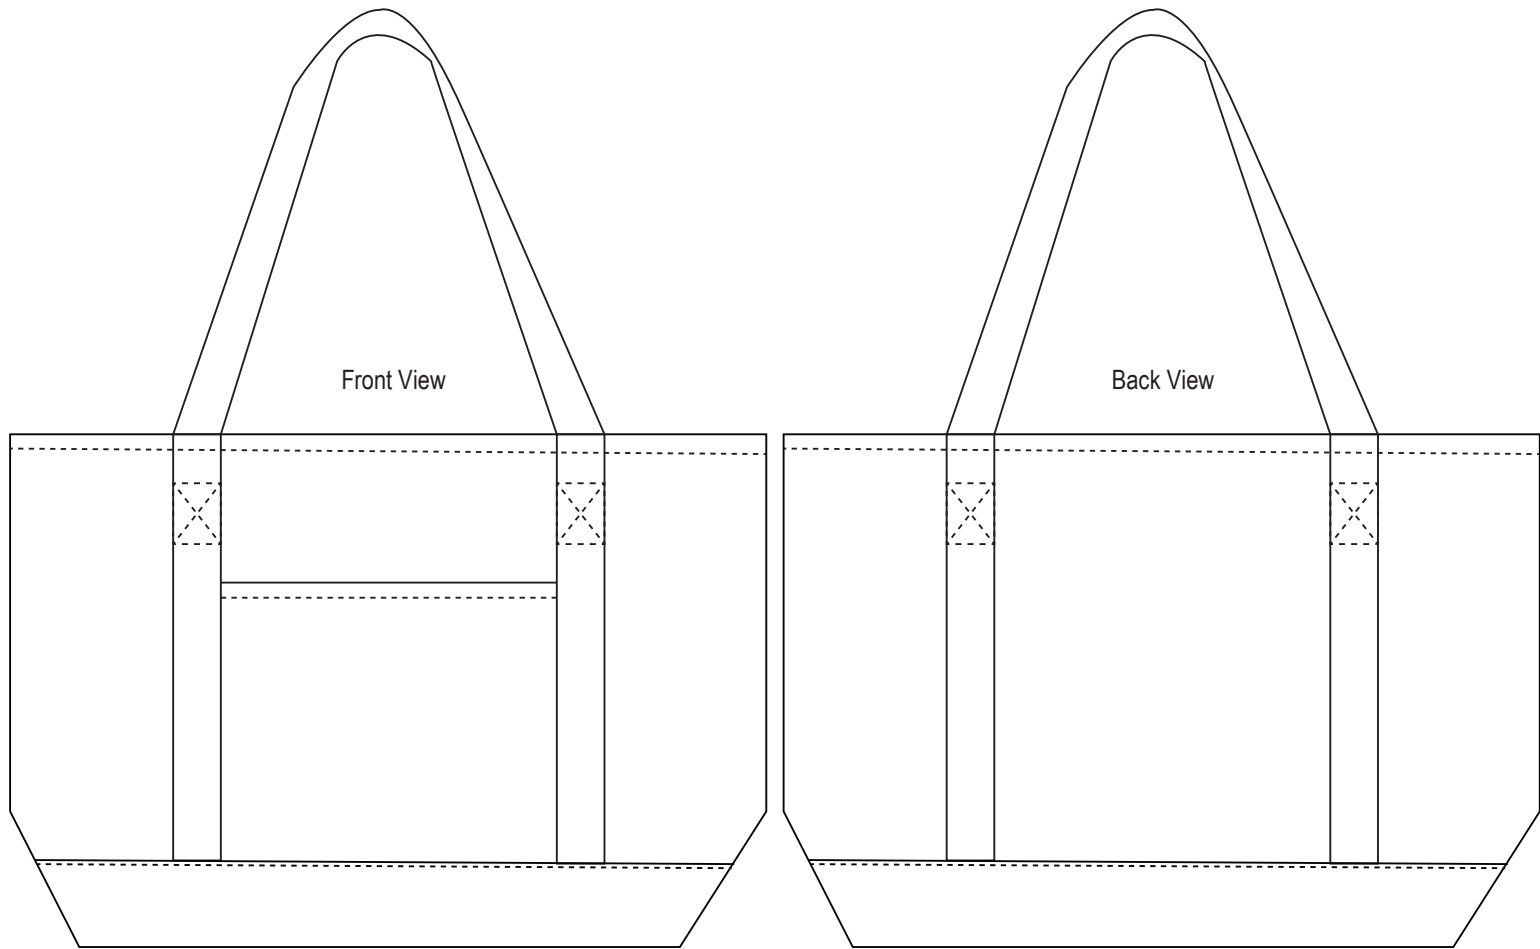

Product Art Template

Product: **5064 - Premium Heavy Weight Cotton Boat Tote**

Product Size: **500mm(w) x 337mm(h) x 178mm(d)**

Product Colour:

Decoration Size: **mm(w) x mm(h)**

Decoration Method:

Decoration Colour:

Artwork Approval

Art Version: V1

Product Scale 20%

Notes:

Please check that all the details are correct before providing your approval with confirmed art version

Where the decoration method uses digital printing techniques colours are produced using CMYK equivalent.