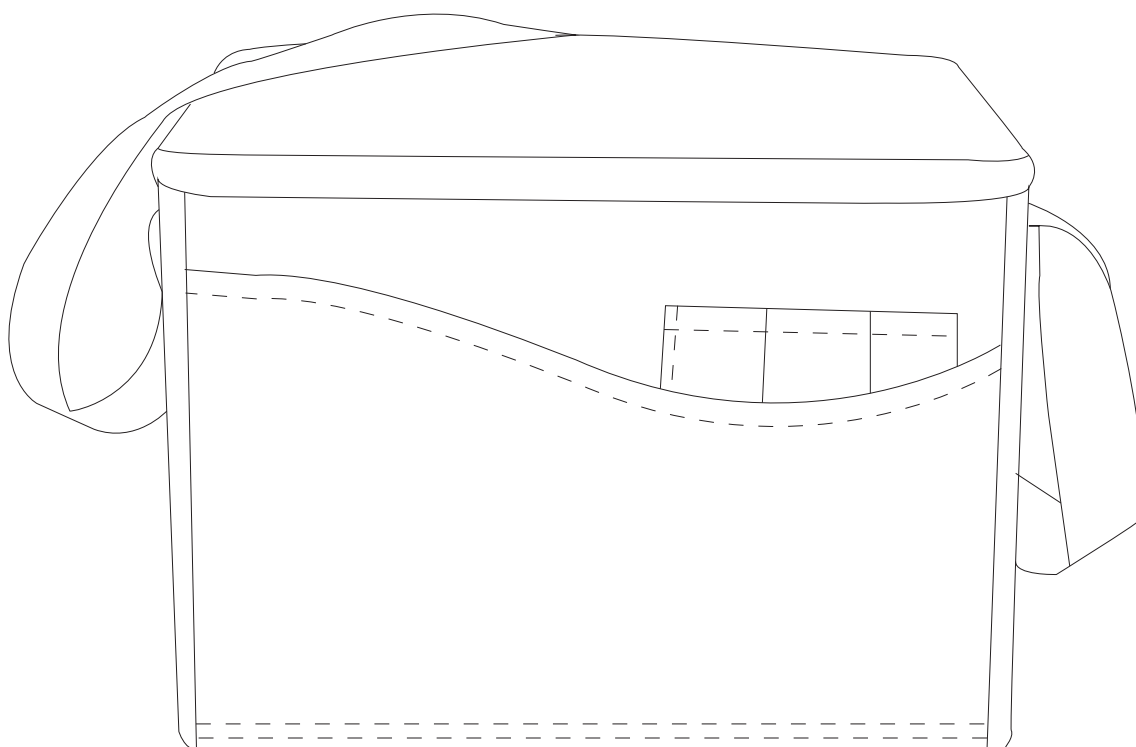

Product Art Template

Product: **4417 - Non-Woven Lunch Cooler**
Product Size: **219mm(w) x 165mm(h) x 171mm(d)**
Product Colour:
Decoration Size: **mm(w) x mm(h)**
Decoration Method:
Decoration Colour:

**Artwork
Approval**

Art Version: V1

Product Scale 50%

Notes:

Please check that all the details are correct before providing your approval with confirmed art version
Where the decoration method uses digital printing techniques colours are produced using CMYK equivalent.