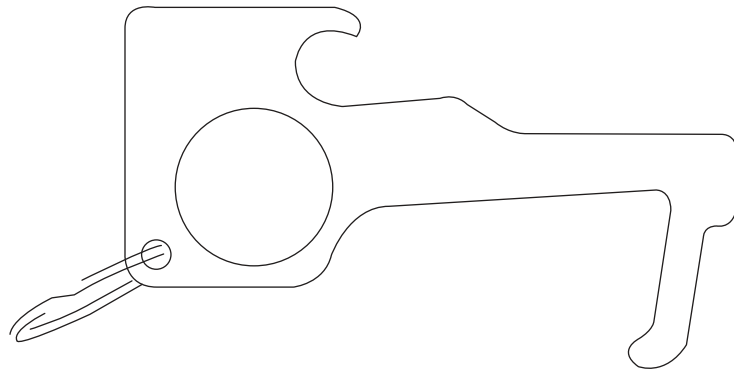

# Product Art Template

Product: **3351-09  
No Contact Keychain**

Product Size: **81mm(w) x 47mm(h) x 3mm(d)**

Product Colour:

Decoration Size: **mm(w) x mm(h)**

Decoration Method:

Decoration Colour:

**Artwork  
Approval**

Art Version: V1

**Product Scale 100%**

---