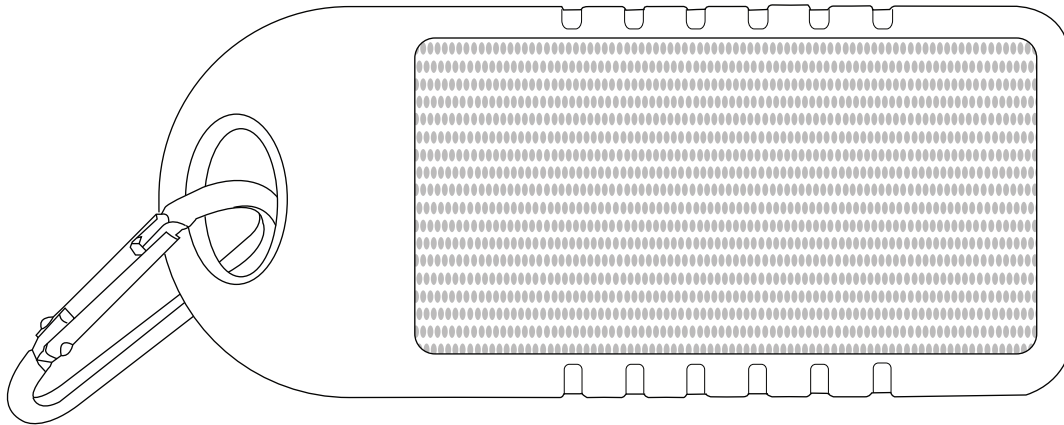

# Product Art Template

Product: **SM-2927 - Omni Outdoor Bluetooth  
Speaker**

Product Size: **120mm(w) x 50mm(h) x 27mm(d)**

Product Colour:

Decoration Size: **mm(w) x mm(h)**

Decoration Method:

Decoration Colour:

**Artwork  
Approval**

Art Version: V1

**Product Scale 100%**

---

**Notes:**

Please check that all the details are correct before providing your approval with confirmed art version

Where the decoration method uses digital printing techniques colours are produced using CMYK equivalent.