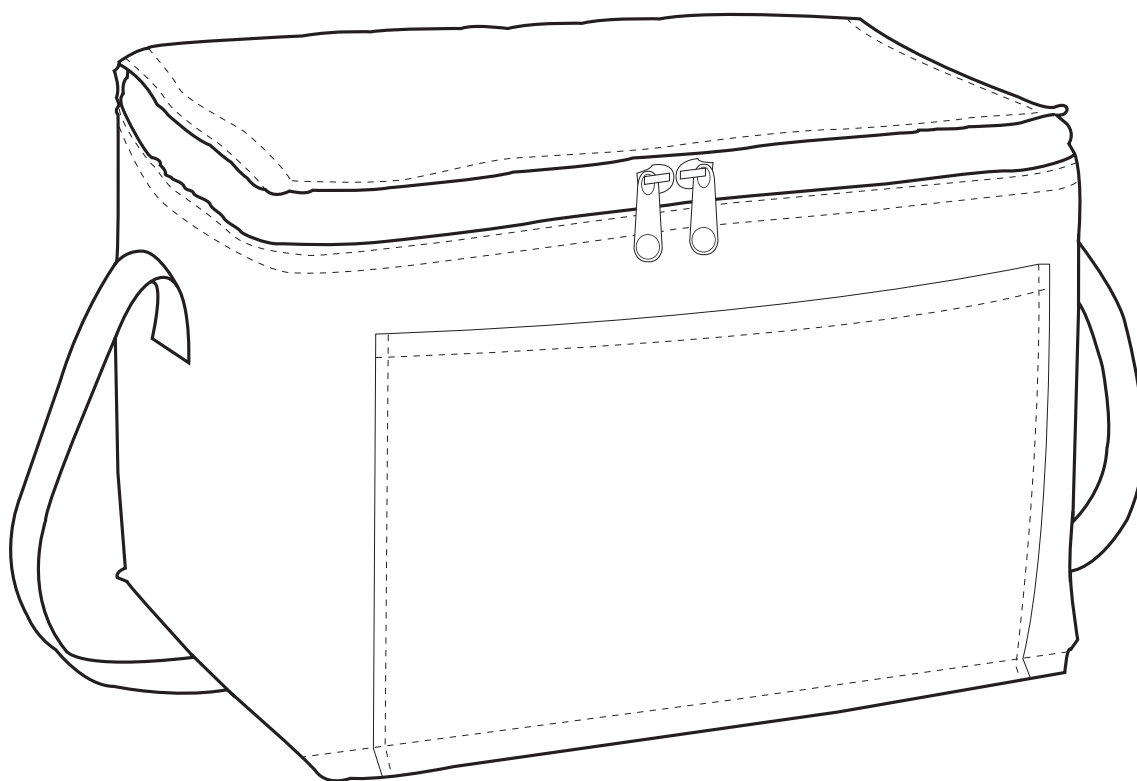

Product Art Template

Product: **SM-7408 - Spectrum Budget 6 Can
Lunch Cooler**

Product Size: **203mm(w) x 152mm(h) x 152mm(d)**

Product Colour:

Decoration Size: **mm(w) x mm(h)**

Decoration Method:

Decoration Colour:

**Artwork
Approval**

Art Version: V1

Product Scale 50%

Notes:

Please check that all the details are correct before providing your approval with confirmed art version

Where the decoration method uses digital printing techniques colours are produced using CMYK equivalent.