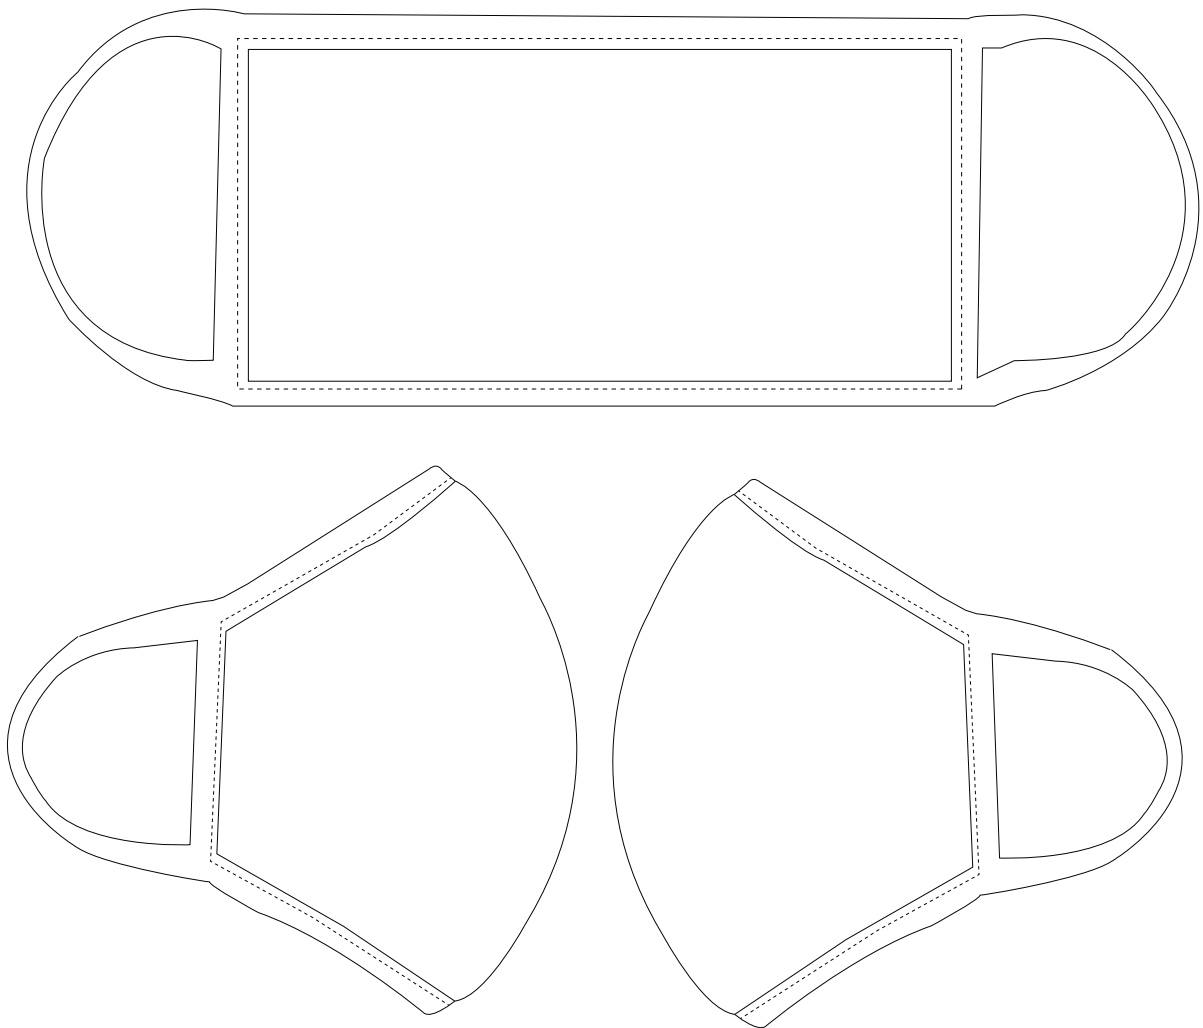

# Product Art Template

Product: **MASK03 - Reed Face Mask**  
Product Size: **150mm x 200mm**  
Product Colour:  
Decoration Size: **mm(w) x mm(h)**  
Decoration Method:  
Decoration Colour:

**Artwork  
Approval**

Art Version: V1

**Product Scale 50%**

---

**Notes:**

Please check that all the details are correct before providing your approval with confirmed art version  
Where the decoration method uses digital printing techniques colours are produced using CMYK equivalent.