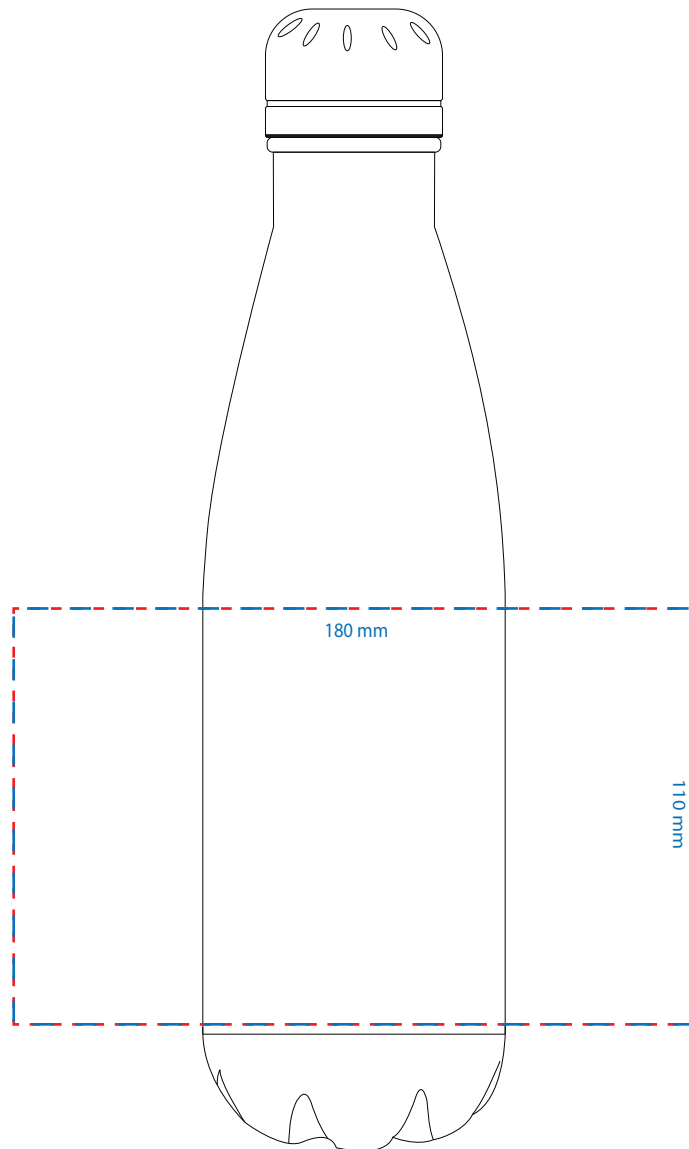

Product: **5262 - Mega Copper Vacuum Insulated Bottle**
Product Size: **80mm(dia) x 302mm(h)**
Product Colour:
Decoration Size: **mm(w) x mm(h)**
Decoration Method: **Rotary Print**
Decoration Colour:

Artwork Approval

Art Version: V1

**Rotary Print
Product Scale 50%**

Red line represents MDA (MAX DEC AREA)
Blue line represents art deck size for Rotary Print

Notes:

Please check that all the details are correct before providing your approval with confirmed art version
Where the decoration method uses digital printing techniques colours are produced using CMYK equivalent.