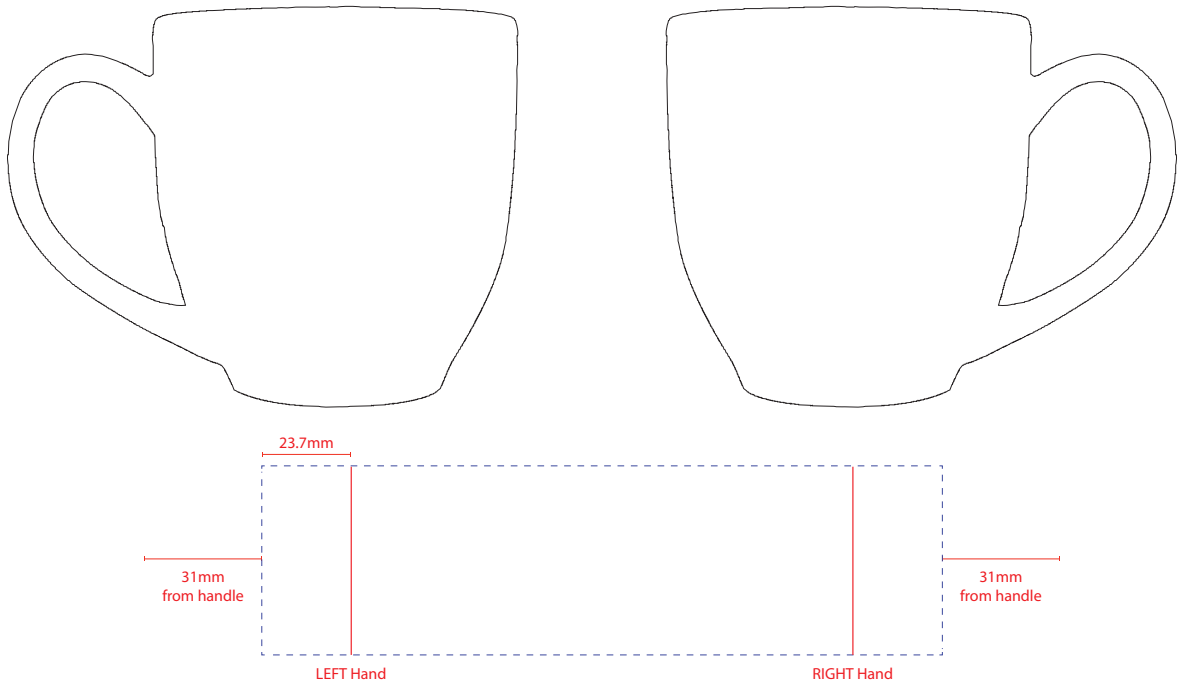

# Product Art Template

Product: **400162 - Manhattan Mug - Gloss**  
Product Size: **95mm(w) x 105mm(h)**  
Product Colour: -  
Decoration Size: **mm(w) x mm(h)**  
Decoration Method: -  
Decoration Colour: -

## Product Scale 50%