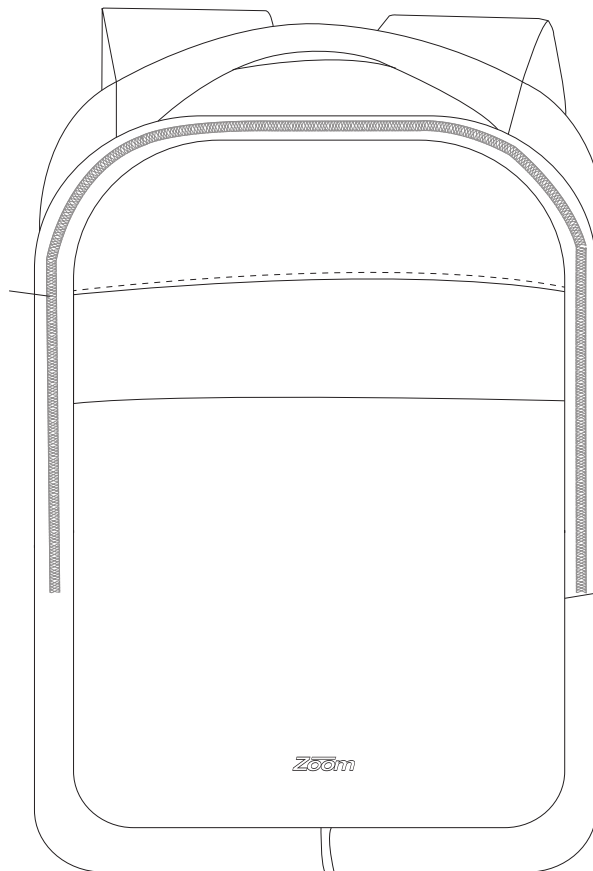

# Product Art Template

Product: **ZM1010 - Zoom® Power Stretch  
Compu-Backpack**

Product Size: **457mm(h) x 298mm(w) x 133mm(d)**

Product Colour:

Decoration Size: **mm(w) x mm(h)**

Decoration Method:

Decoration Colour:

**Artwork  
Approval**

Art Version: V1

**Product Scale 25%**

---

**Notes:**

Please check that all the details are correct before providing your approval with confirmed art version

Where the decoration method uses digital printing techniques colours are produced using CMYK equivalent.