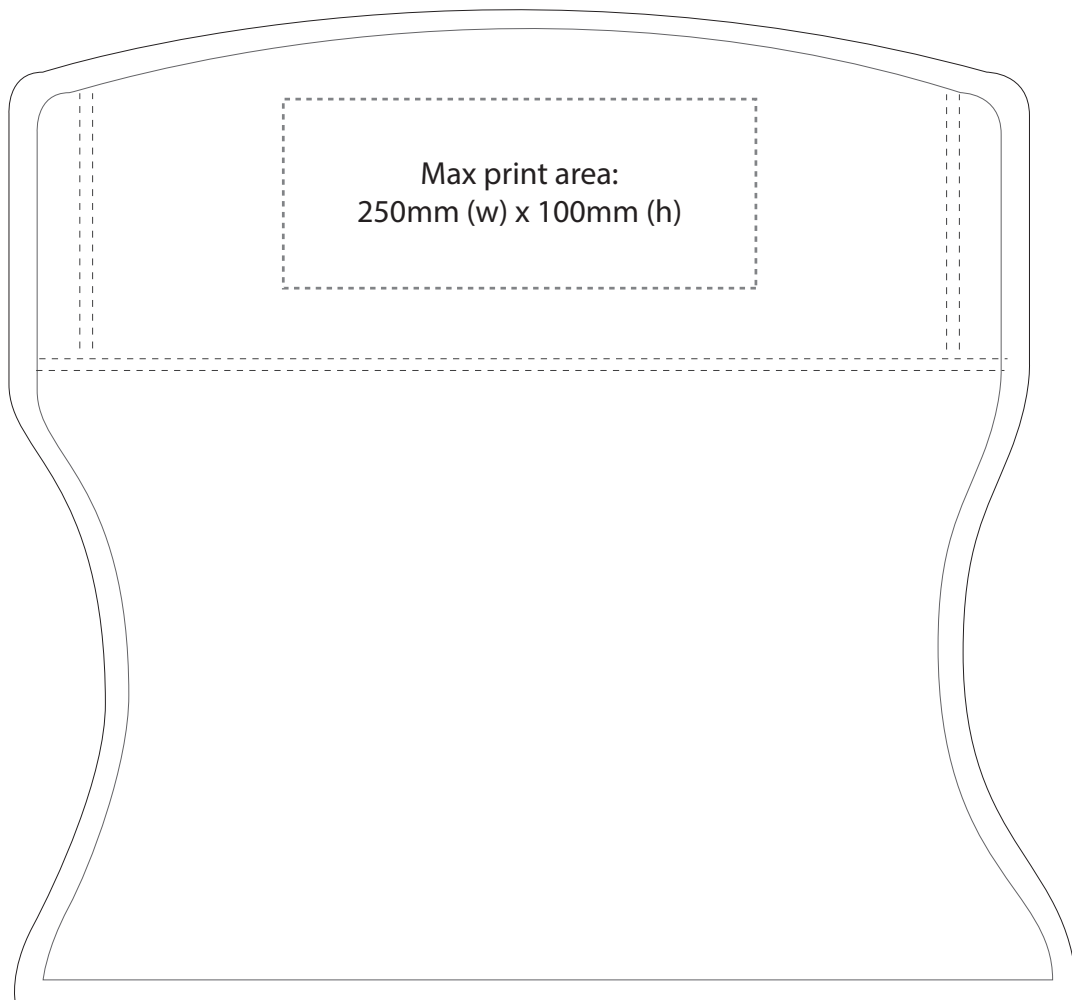

Product Scale 25%
Back Panel

Notes:

Please check that all the details are correct before providing your approval with confirmed art version
Where the decoration method uses digital printing techniques colours are produced using CMYK equivalent.