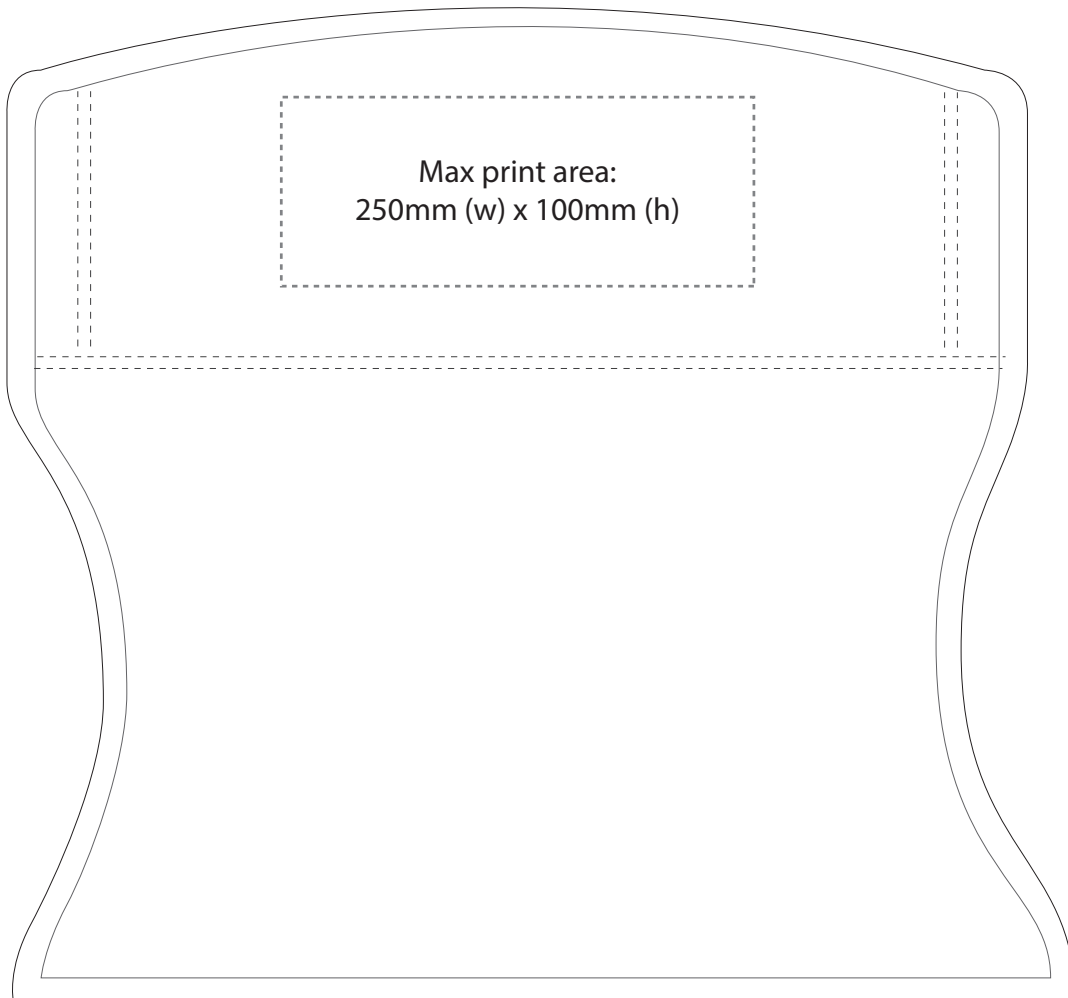

# Product Art Template

Product: **TK1028 - Oversized Folding Chair**  
Product Size: **900mm(w) x 980mm(h) x 600mm(d)**  
Product Colour:  
Decoration Size: **mm(w) x mm(h)**  
Decoration Method:  
Decoration Colour:

## Product Scale 25% Front Panel

**Product Scale 25%**  
**Back Panel**

**Notes:**

Please check that all the details are correct before providing your approval with confirmed art version  
Where the decoration method uses digital printing techniques colours are produced using CMYK equivalent.