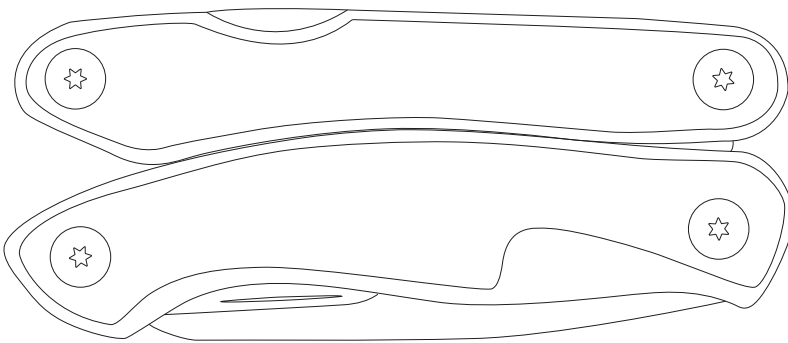

# Product Art Template

Product: **TK1017 - Trekk™ Deluxe Multi-tool**  
Product Size: Multi tool: 106mm(w) x 46mm(h) x 23mm(d) - closed,  
Pouch 130mm(w) x 55mm(h), Box 166mm(w) x 146mm(h)  
Product Colour: **Platinum Grey**  
Decoration Size: **mm(w) x mm(h)**  
Decoration Method:  
Decoration Colour:

**Artwork Approval**

Art Version: V1

**Product Scale 100%**

**Front View**

**Back View**

**Pouch**

**Notes:**

Please check that all the details are correct before providing your approval with confirmed art version  
Where the decoration method uses digital printing techniques colours are produced using CMYK equivalent.

**Product Scale 100%**

**Box/Packaging**