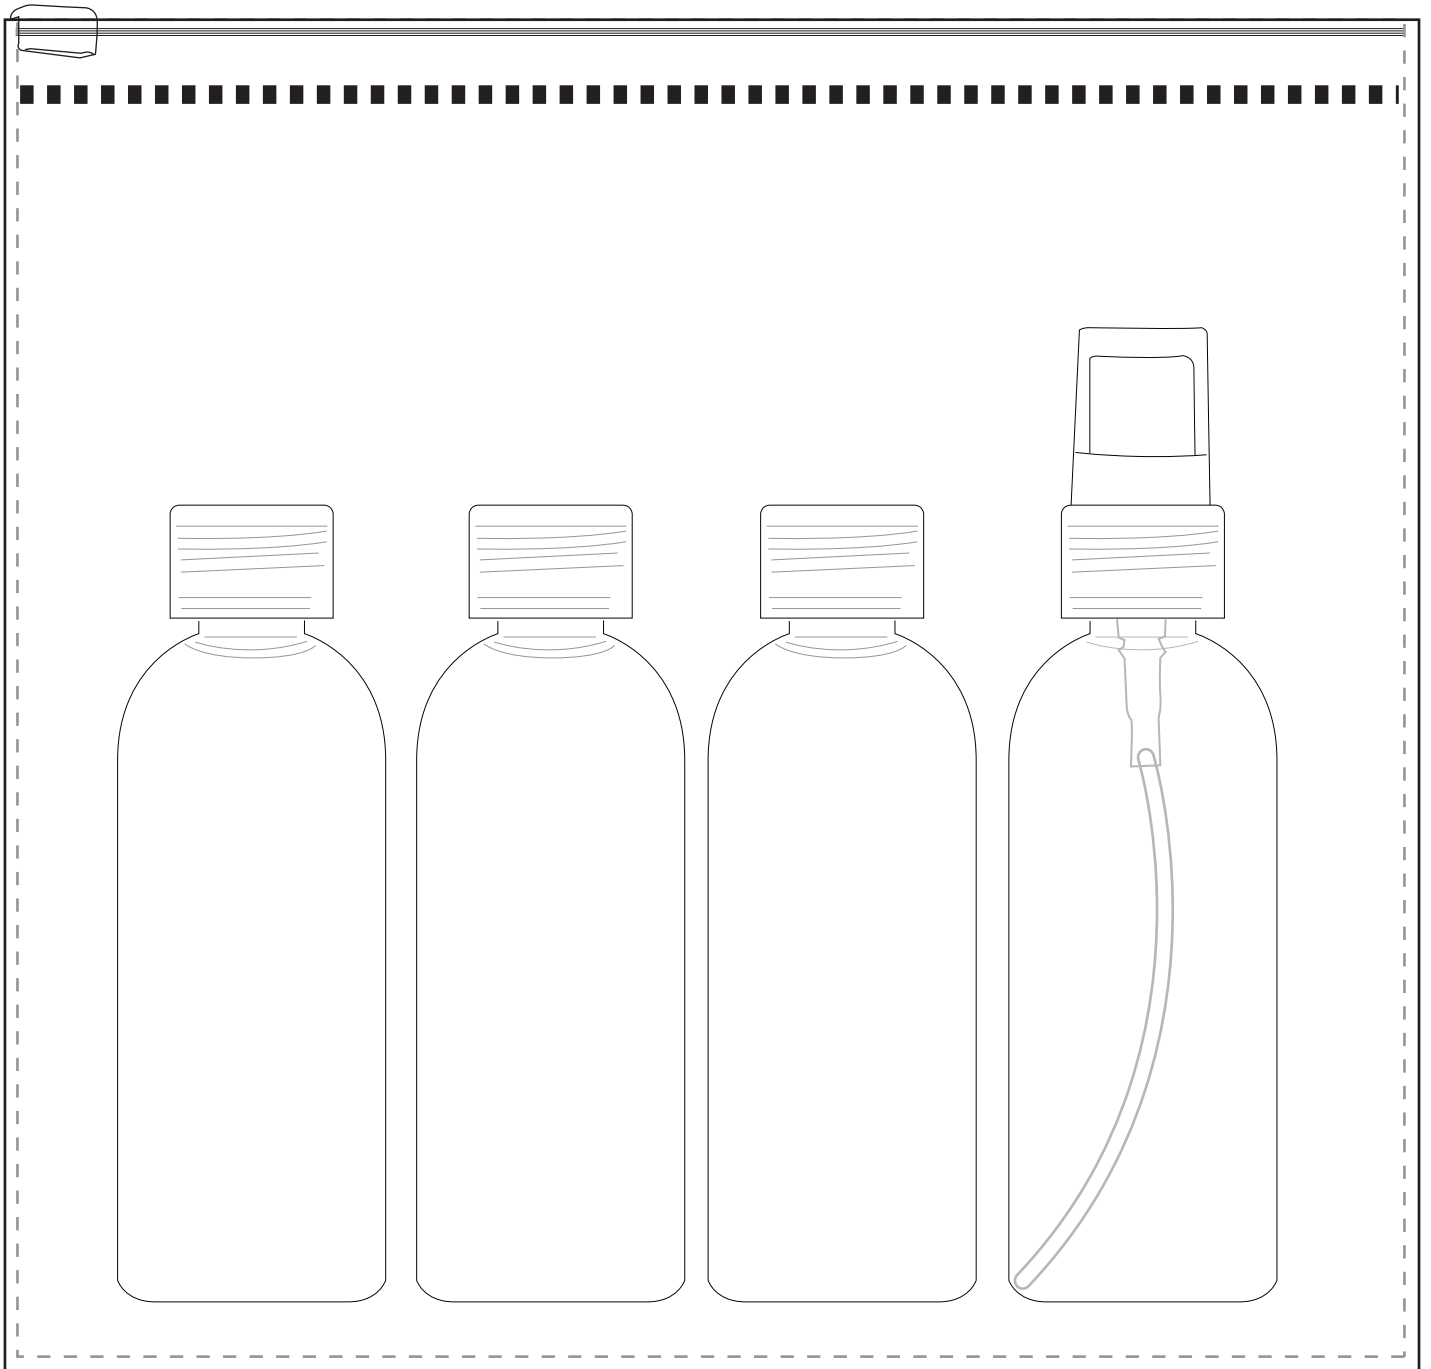

Product Art Template

Product: **SM-9488 - Carry-On Kit**

Product Size: **186mm(w) x 181mm(h) x 38mm(d)**

Product Colour:

Decoration Size: **mm(w) x mm(h)**

Decoration Method:

Decoration Colour:

Artwork Approval

Art Version: V1

Product Scale 100%

Notes:

Please check that all the details are correct before providing your approval with confirmed art version

Where the decoration method uses digital printing techniques colours are produced using CMYK equivalent.