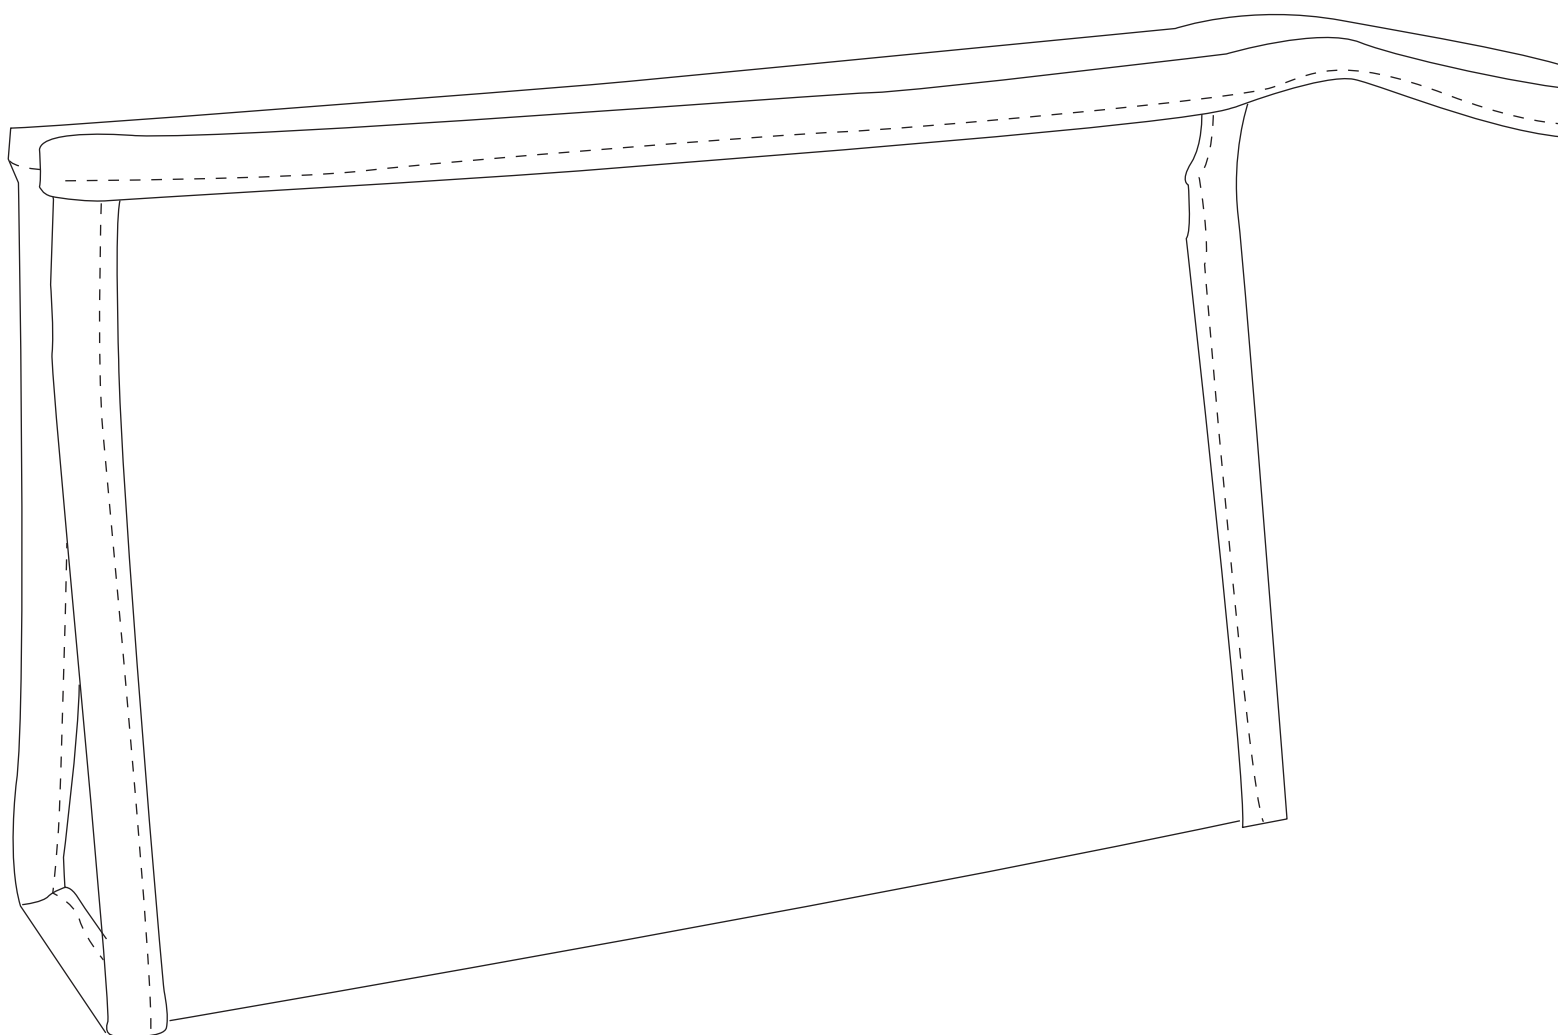

Product Art Template

Product: **SM-9487 - Claro Travel Bag**

Product Size: **161mm(w) x 102mm(h)**

Product Colour:

Decoration Size: **mm(w) x mm(h)**

Decoration Method:

Decoration Colour:

**Artwork
Approval**

Art Version: V1

Product Scale 100%

Notes:

Please check that all the details are correct before providing your approval with confirmed art version

Where the decoration method uses digital printing techniques colours are produced using CMYK equivalent.