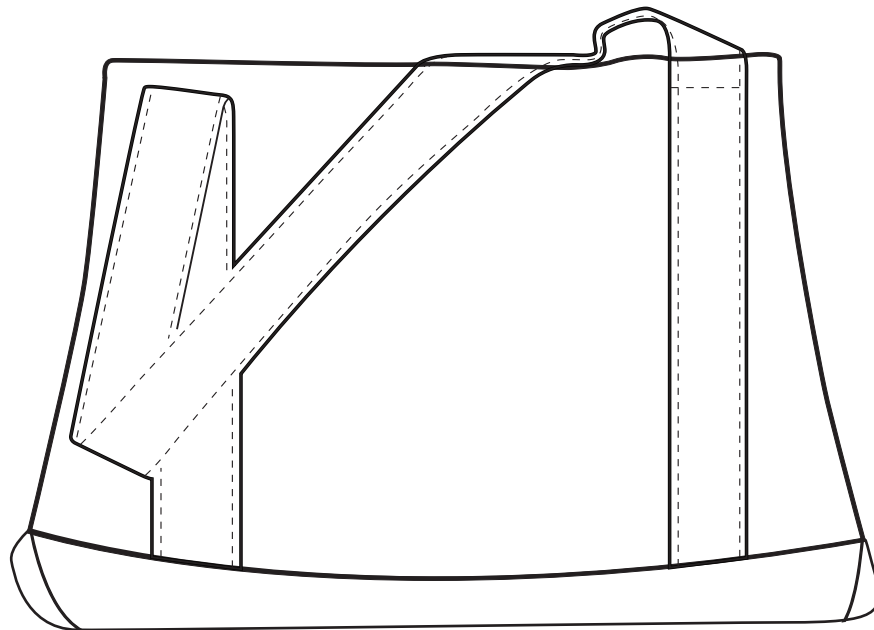

Product Art Template

Product: **SM-7556 - Large Boat Tote**
Product Size: **457mm(w) x 285mm(h) x 95mm(d)**
Product Colour:
Decoration Size: **mm(w) x mm(h)**
Decoration Method:
Decoration Colour:

**Artwork
Approval**

Art Version: V1

Product Scale 25%

Notes:

Please check that all the details are correct before providing your approval with confirmed art version
Where the decoration method uses digital printing techniques colours are produced using CMYK equivalent.