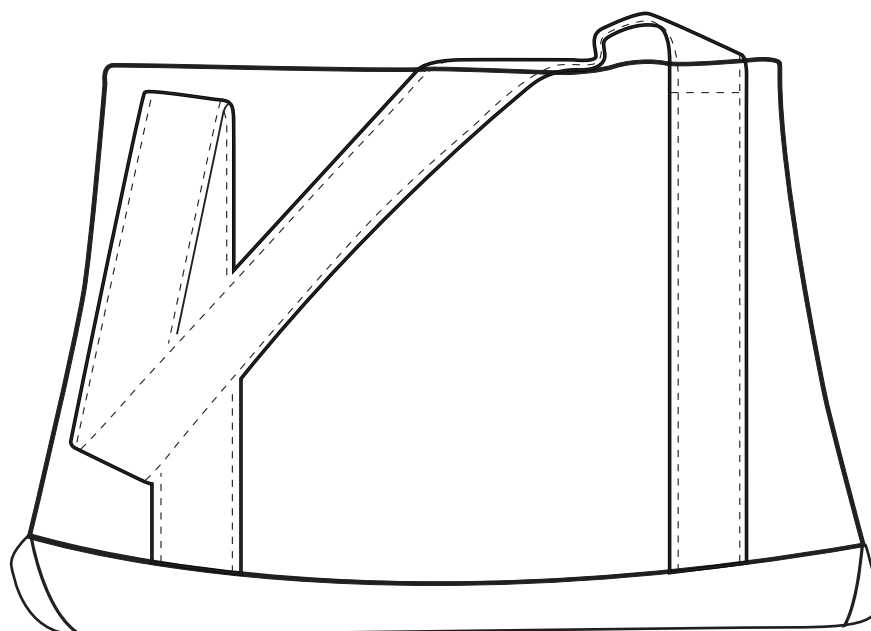

Product Art Template

Product: **SM-7556 - Large Boat Tote**
Product Size: **457mm(w) x 285mm(h) x 95mm(d)**
Product Colour:
Decoration Size: **mm(w) x mm(h)**
Decoration Method:
Decoration Colour:

**Artwork
Approval**

Art Version: V1

Product Scale 25%

Notes:

Please check that all the details are correct before providing your approval with confirmed art version
Where the decoration method uses digital printing techniques colours are produced using CMYK equivalent.