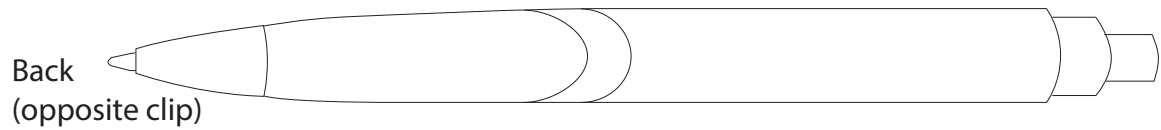

Product Art Template

Product: **SM-4050 - The SoBe Metal Pen**
Product Size: **137mm(h)**
Product Colour:
Decoration Size: **mm(w) x mm(h)**
Decoration Method:
Decoration Colour:

**Artwork
Approval**

Art Version: V1

Product Scale 100%

Notes:

Please check that all the details are correct before providing your approval with confirmed art version
Where the decoration method uses digital printing techniques colours are produced using CMYK equivalent.