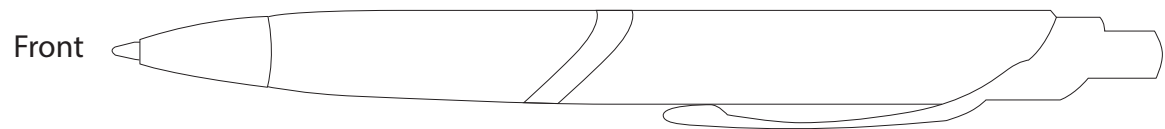

Product Art Template

Product: **SM-4050 - The SoBe Metal Pen**
Product Size: **137mm(h)**
Product Colour:
Decoration Size: **mm(w) x mm(h)**
Decoration Method:
Decoration Colour:

**Artwork
Approval**

Art Version: V1

Product Scale 100%

Notes:

Please check that all the details are correct before providing your approval with confirmed art version
Where the decoration method uses digital printing techniques colours are produced using CMYK equivalent.