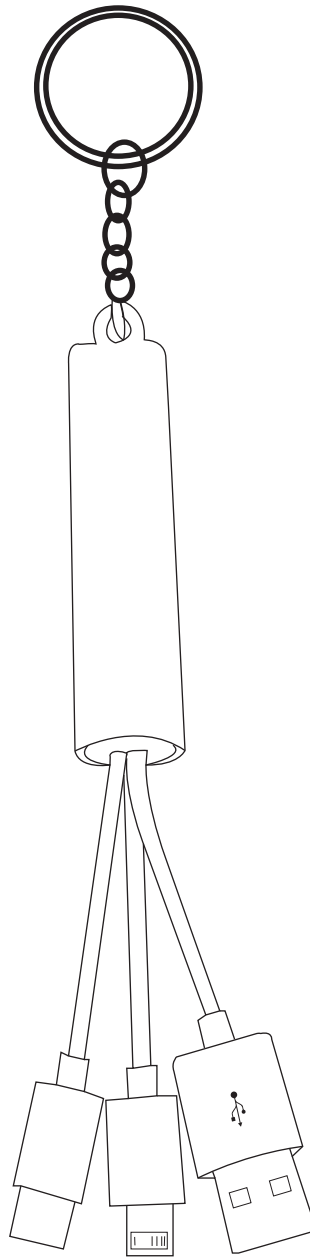

Product Art Template

Product: **SM-3727 - Route Light Up Logo
3-in-1 Cable**

Product Size: **12.5mm(w) x 57mm(h) x 12.5mm(d)**

Product Colour:

Decoration Size: **mm(w) x mm(h)**

Decoration Method:

Decoration Colour:

**Artwork
Approval**

Art Version: V1

Product Scale 100%

Notes:

Please check that all the details are correct before providing your approval with confirmed art version
Where the decoration method uses digital printing techniques colours are produced using CMYK equivalent.