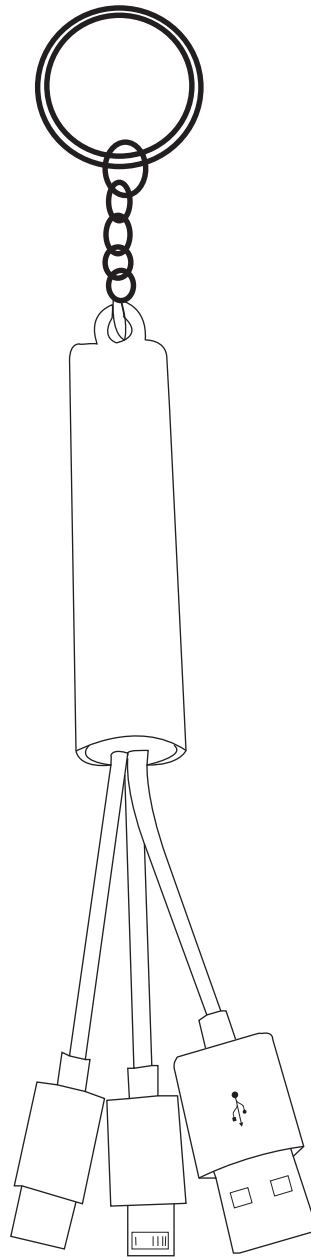

# Product Art Template

Product: **SM-3727 - Route Light Up Logo  
3-in-1 Cable**

Product Size: **12.5mm(w) x 57mm(h) x 12.5mm(d)**

Product Colour:

Decoration Size: **mm(w) x mm(h)**

Decoration Method:

Decoration Colour:

**Artwork  
Approval**

Art Version: V1

**Product Scale 100%**

---