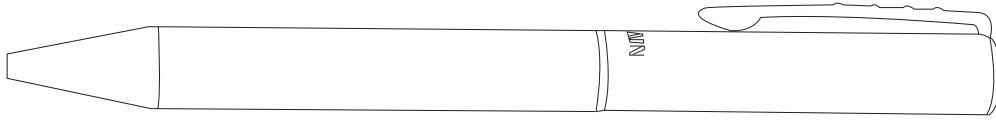

Product Art Template

Product: **SC1003 - Scriptura Ballpoint Pen**
Product Size: **135mm(h) x 11mm Ø**
Product Colour:
Decoration Size: **mm(w) x mm(h)**
Decoration Method:
Decoration Colour:

**Artwork
Approval**

Art Version: V1

Product Scale 100%

Notes:

Please check that all the details are correct before providing your approval with confirmed art version
Where the decoration method uses digital printing techniques colours are produced using CMYK equivalent.