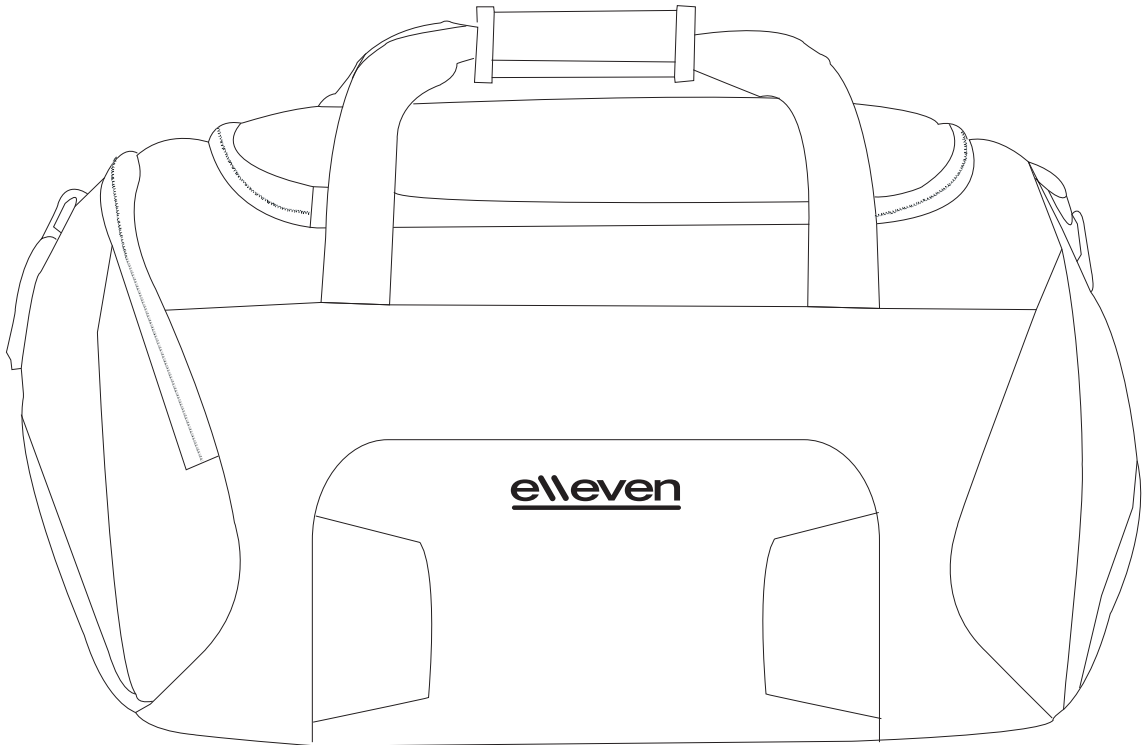

**Artwork
Approval**

Art Version: V1

Product Scale 25%

Front

Notes:

Please check that all the details are correct before providing your approval with confirmed art version

Where the decoration method uses digital printing techniques colours are produced using CMYK equivalent.

Product Scale 25%

Back

Top of bag