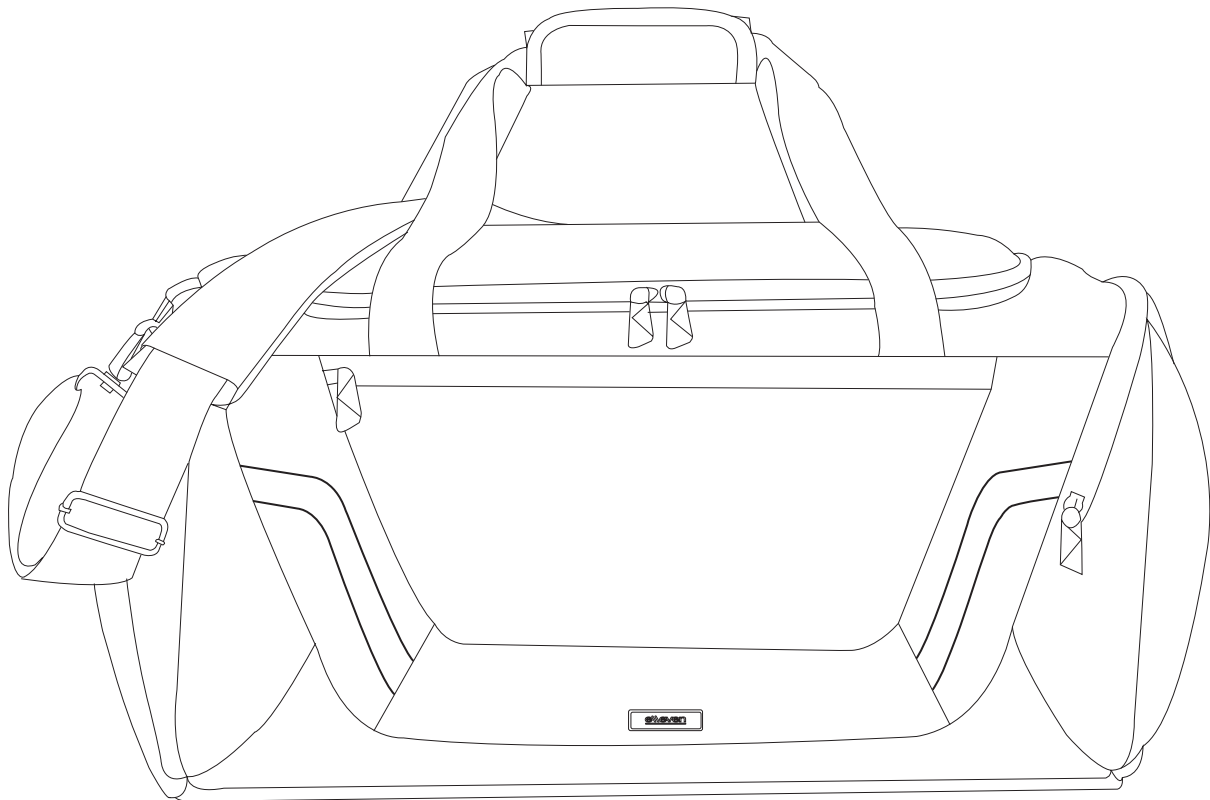

Product Art Template

Product: **EL025 - Elleven™ Arc 21" Travel
Duffel**

Product Size: **546mm(w) x 304mm(h) x 228mm(d)**

Product Colour:

Decoration Size: **mm(w) x mm(h)**

Decoration Method:

Decoration Colour:

**Artwork
Approval**

Art Version: V1

Product Scale 25%

Front

Notes:

Please check that all the details are correct before providing your approval with confirmed art version

Where the decoration method uses digital printing techniques colours are produced using CMYK equivalent.

Product Scale 25%

Back

Top of bag