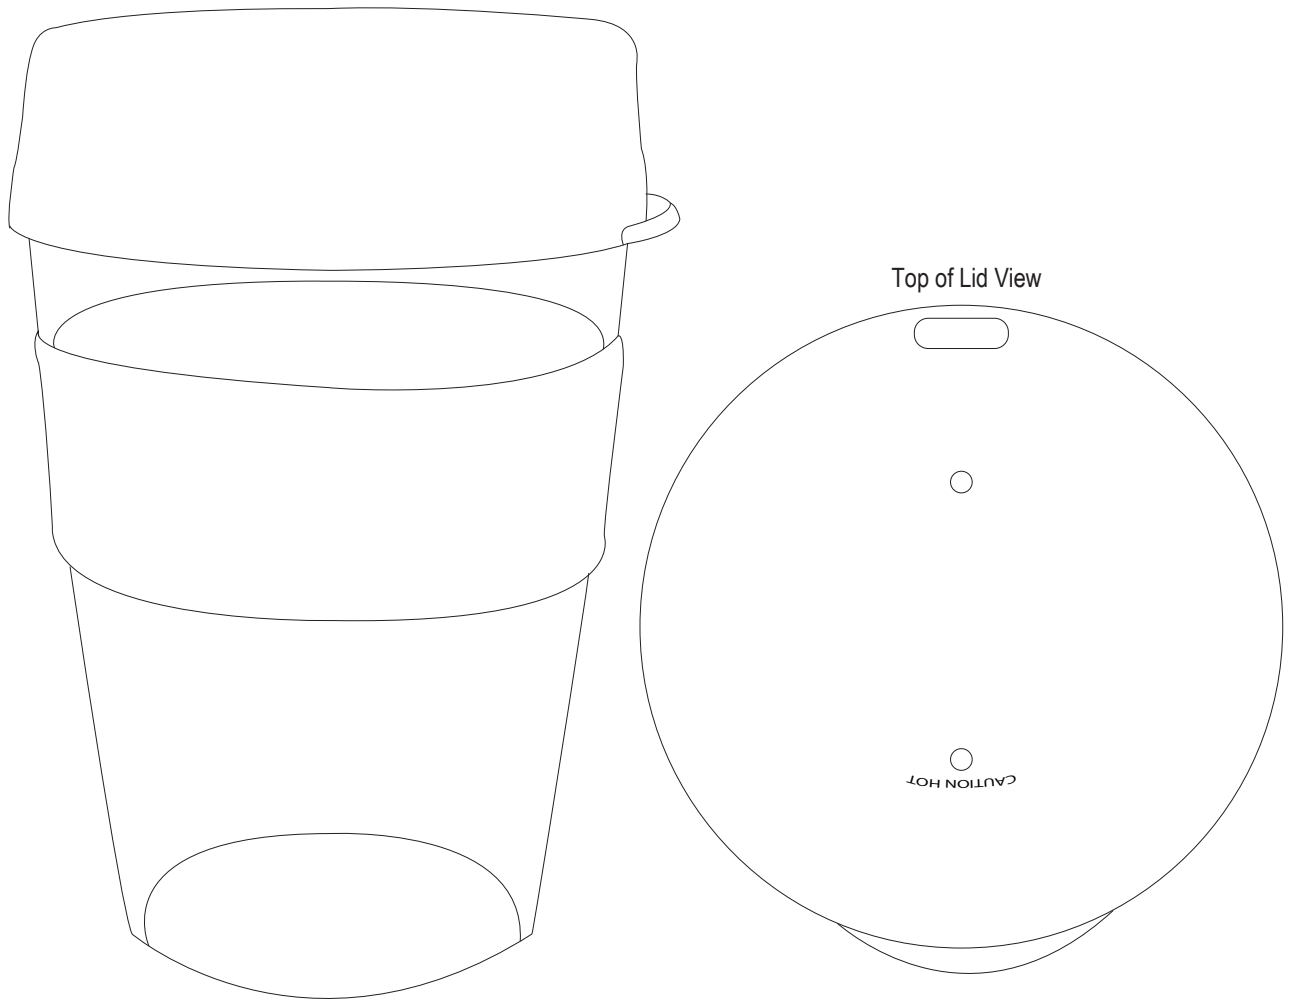

# Product Art Template

Product: **CC1002 - Carry Cup Glass**  
Product Size: **130mm(h) x 80mm(w)**  
Product Colour:  
Decoration Size: **mm(w) x mm(h)**  
Decoration Method:  
Decoration Colour:

**Artwork  
Approval**

Art Version: V1

**Product Scale 100%**

---

**Notes:**

Please check that all the details are correct before providing your approval with confirmed art version  
Where the decoration method uses digital printing techniques colours are produced using CMYK equivalent.