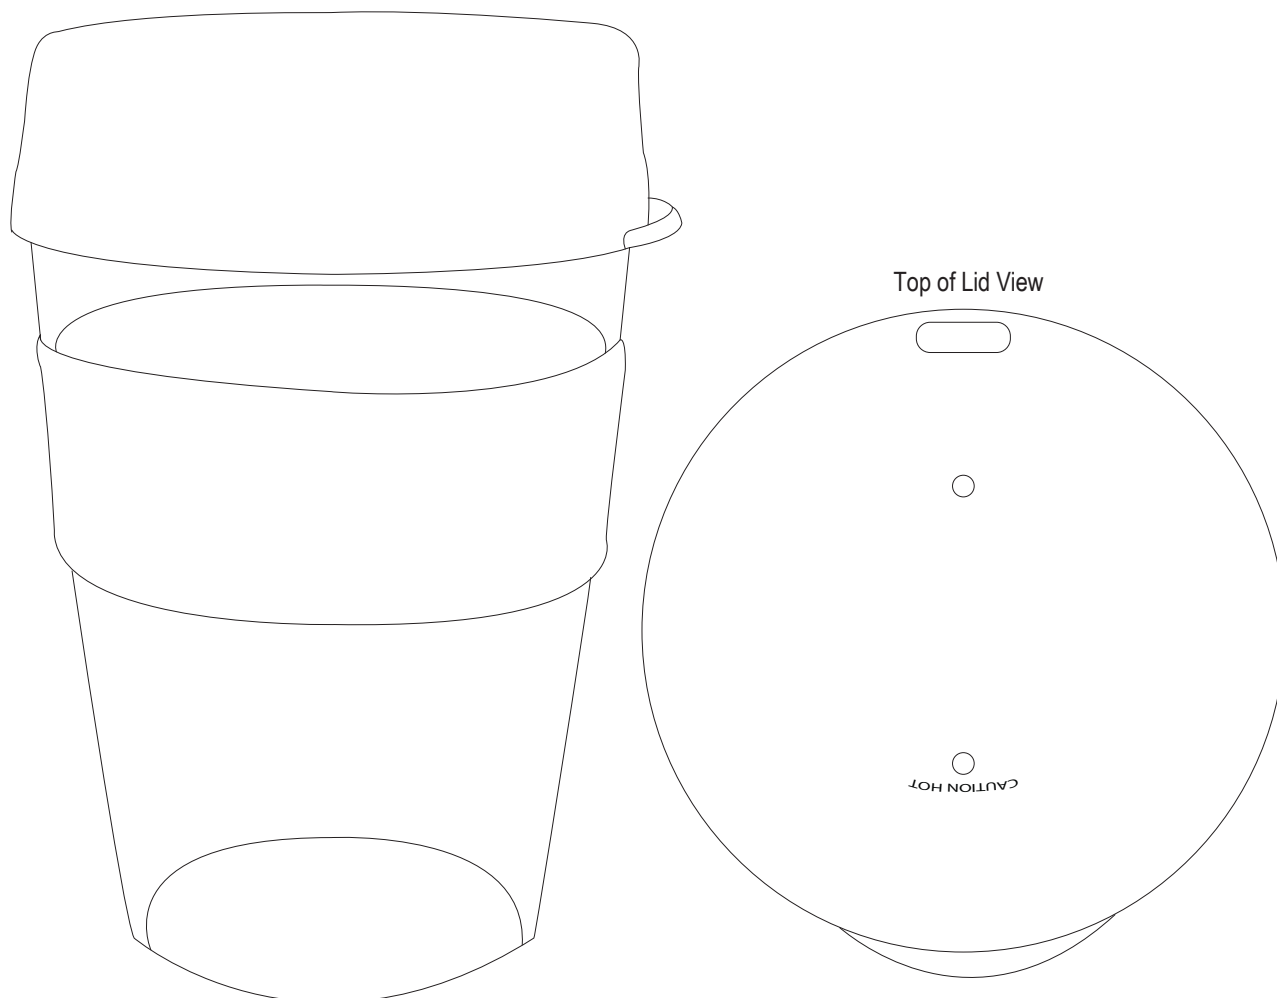

# Product Art Template

Product: **CC1002 - Carry Cup Glass**  
Product Size: **130mm(h) x 80mm(w)**  
Product Colour:  
Decoration Size: **mm(w) x mm(h)**  
Decoration Method:  
Decoration Colour:

**Artwork  
Approval**

Art Version: V1

**Product Scale 100%**

---

**Notes:**

Please check that all the details are correct before providing your approval with confirmed art version  
Where the decoration method uses digital printing techniques colours are produced using CMYK equivalent.