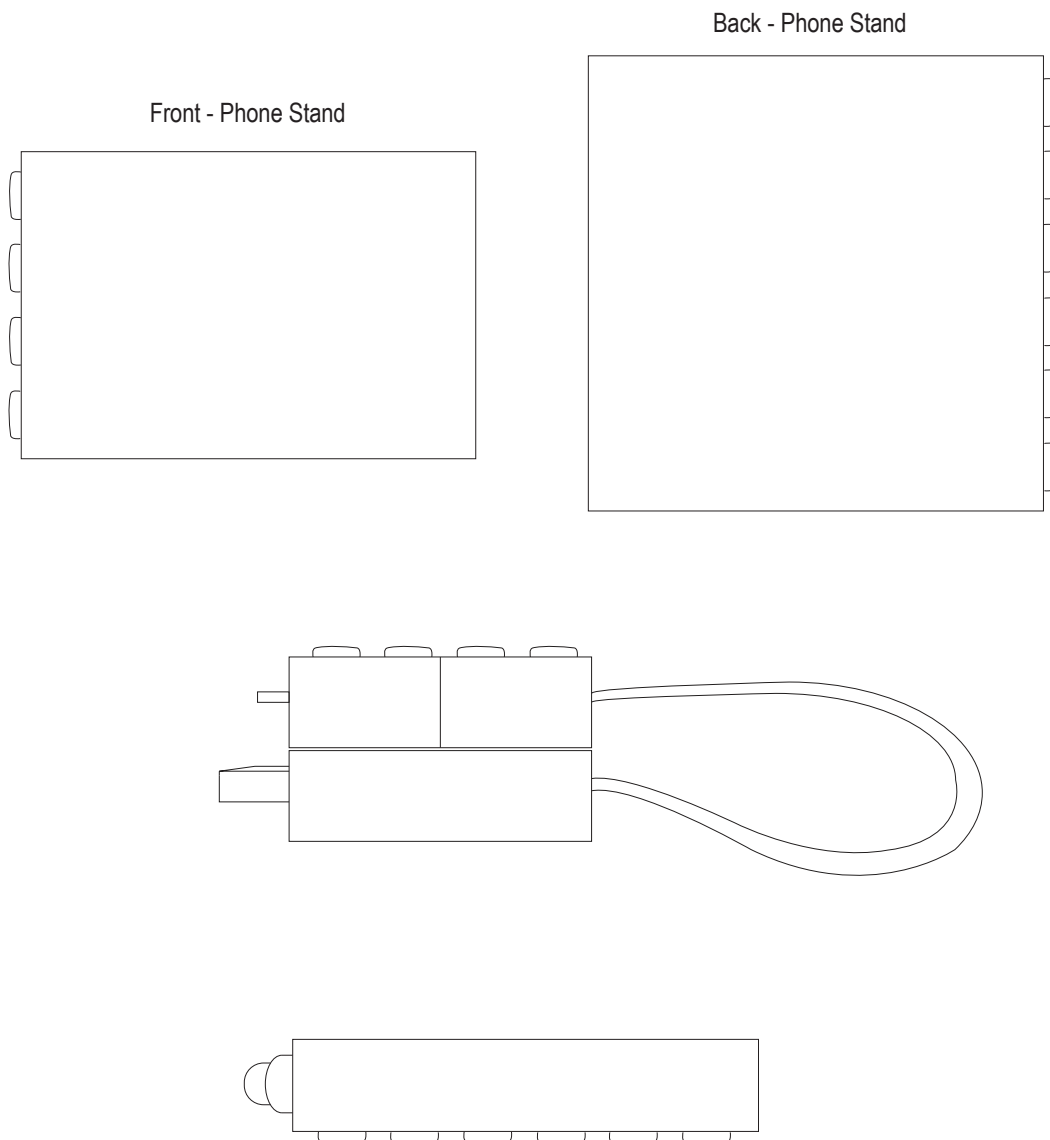

# Product Art Template

Product: **A1002 - 3-in-1 Mobile set**  
Product Size: **Stand: 60mm(w) x 60mm(h) x 50mm(d)**  
Product Colour:  
Decoration Size: **mm(w) x mm(h)**  
Decoration Method:  
Decoration Colour:

**Artwork Approval**

Art Version: V1

**Product Scale 100%**

**Notes:**

Please check that all the details are correct before providing your approval with confirmed art version  
Where the decoration method uses digital printing techniques colours are produced using CMYK equivalent.