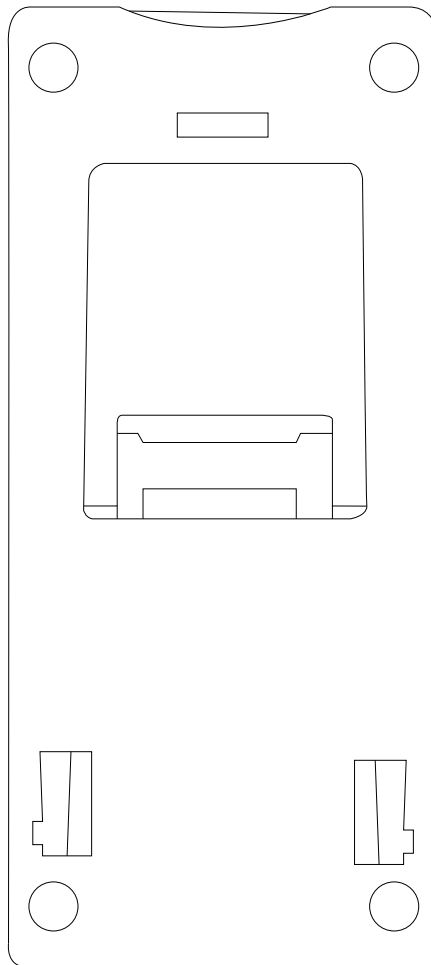

# Product Art Template

Product: **9211 - Plastic Tablet Stand**  
Product Size: **Folded: 127mm(w) x 57mm(h) x 8mm(d)**  
Product Colour:  
Decoration Size: **mm(w) x mm(h)**  
Decoration Method:  
Decoration Colour:

**Artwork  
Approval**

Art Version: V1

**Product Scale 100%**

---

**Notes:**

Please check that all the details are correct before providing your approval with confirmed art version  
Where the decoration method uses digital printing techniques colours are produced using CMYK equivalent.