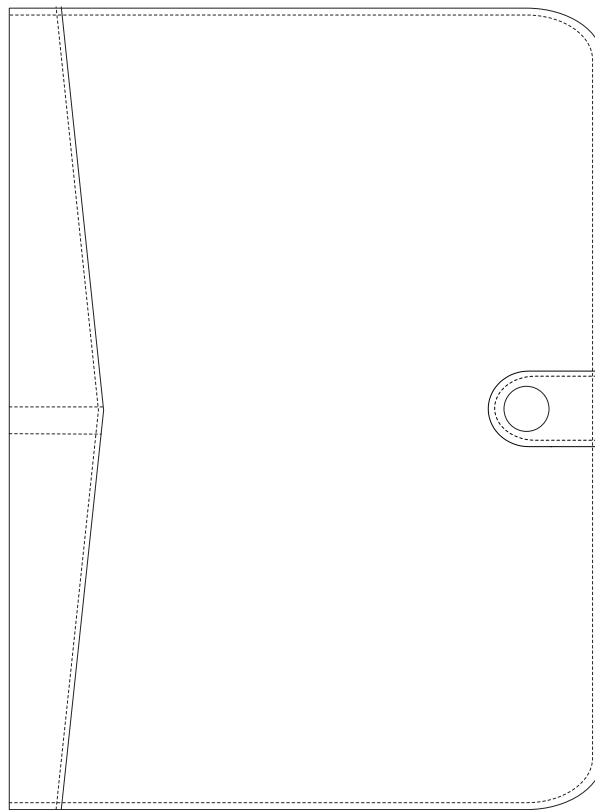

Product Art Template

Product: **9139 - Pedova ETech Jr. Padfolio
with Snap Closure**

Product Size: **157mm(w) x 212mm(h) x 15mm(d)**

Product Colour:

Decoration Size: **mm(w) x mm(h)**

Decoration Method:

Decoration Colour:

**Artwork
Approval**

Art Version: V1

Product Scale 50%

Notes:

Please check that all the details are correct before providing your approval with confirmed art version

Where the decoration method uses digital printing techniques colours are produced using CMYK equivalent.