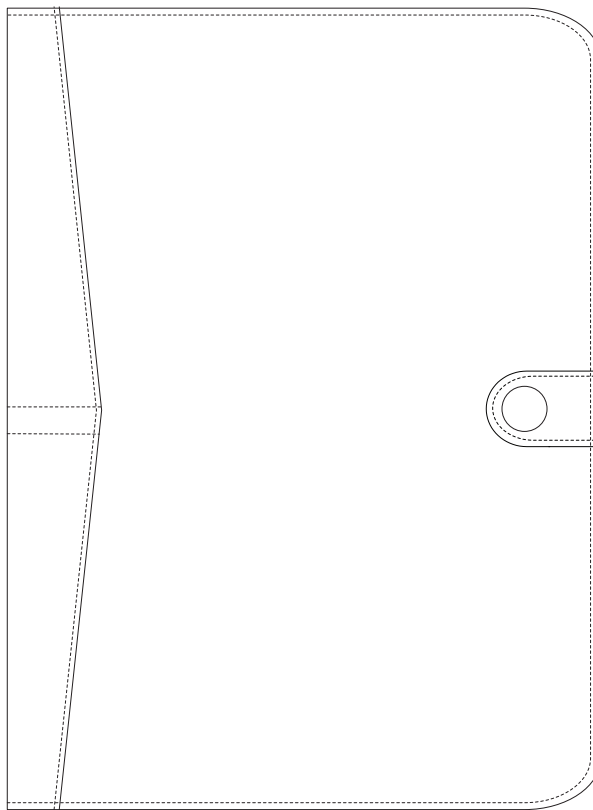

Product Art Template

Product: **9139 - Pedova ETech Jr. Padfolio
with Snap Closure**

Product Size: **157mm(w) x 212mm(h) x 15mm(d)**

Product Colour:

Decoration Size: **mm(w) x mm(h)**

Decoration Method:

Decoration Colour:

**Artwork
Approval**

Art Version: V1

Product Scale 50%

Notes:

Please check that all the details are correct before providing your approval with confirmed art version

Where the decoration method uses digital printing techniques colours are produced using CMYK equivalent.