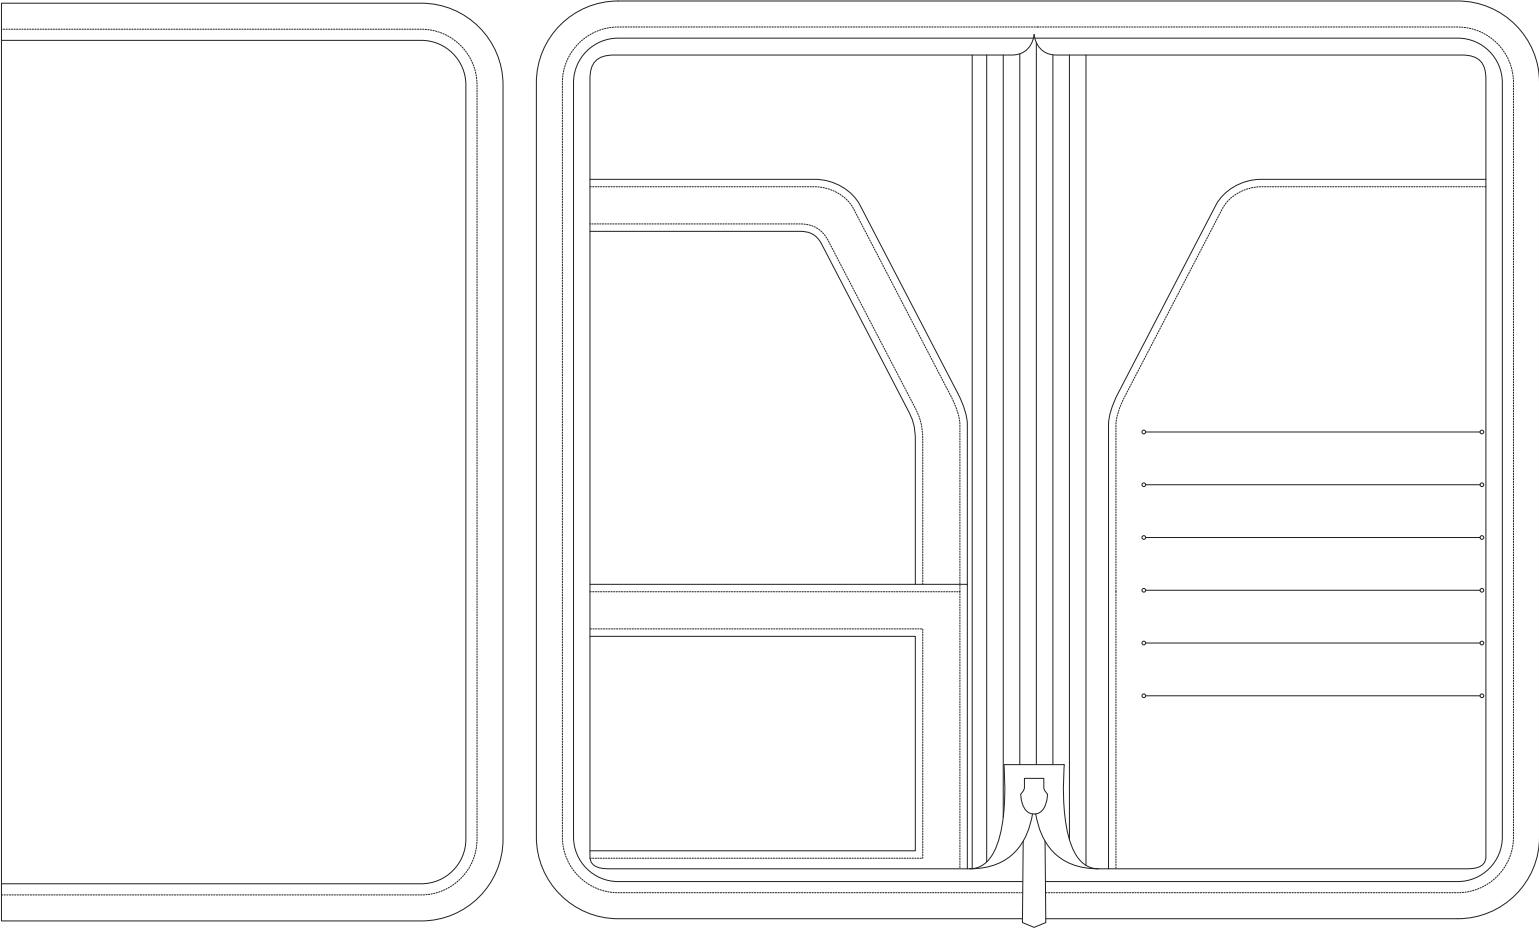

# Product Art Template

Product: **9115 - Travel Wallet**  
Product Size: **135mm(w) x 245mm(h) x 30mm(d)**  
Product Colour:  
Decoration Size: **mm(w) x mm(h)**  
Decoration Method:  
Decoration Colour:

**Artwork Approval**

Art Version: V1

**Product Scale 50%**

**Notes:**

Please check that all the details are correct before providing your approval with confirmed art version  
Where the decoration method uses digital printing techniques colours are produced using CMYK equivalent.