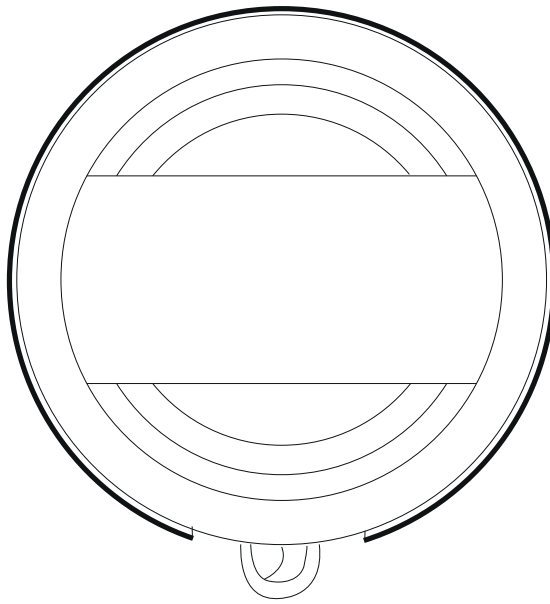

# Product Art Template

Product: **7778 - Rugged Fabric Waterproof  
Bluetooth Speaker**

Product Size: **72mm(w) x 169mm(h) x 72mm(d)**

Product Colour:

Decoration Size: **mm(w) x mm(h)**

Decoration Method:

Decoration Colour:

**Artwork  
Approval**

Art Version: V1

**Product Scale 100%**

Top of speaker view

---

**Notes:**

Please check that all the details are correct before providing your approval with confirmed art version

Where the decoration method uses digital printing techniques colours are produced using CMYK equivalent.