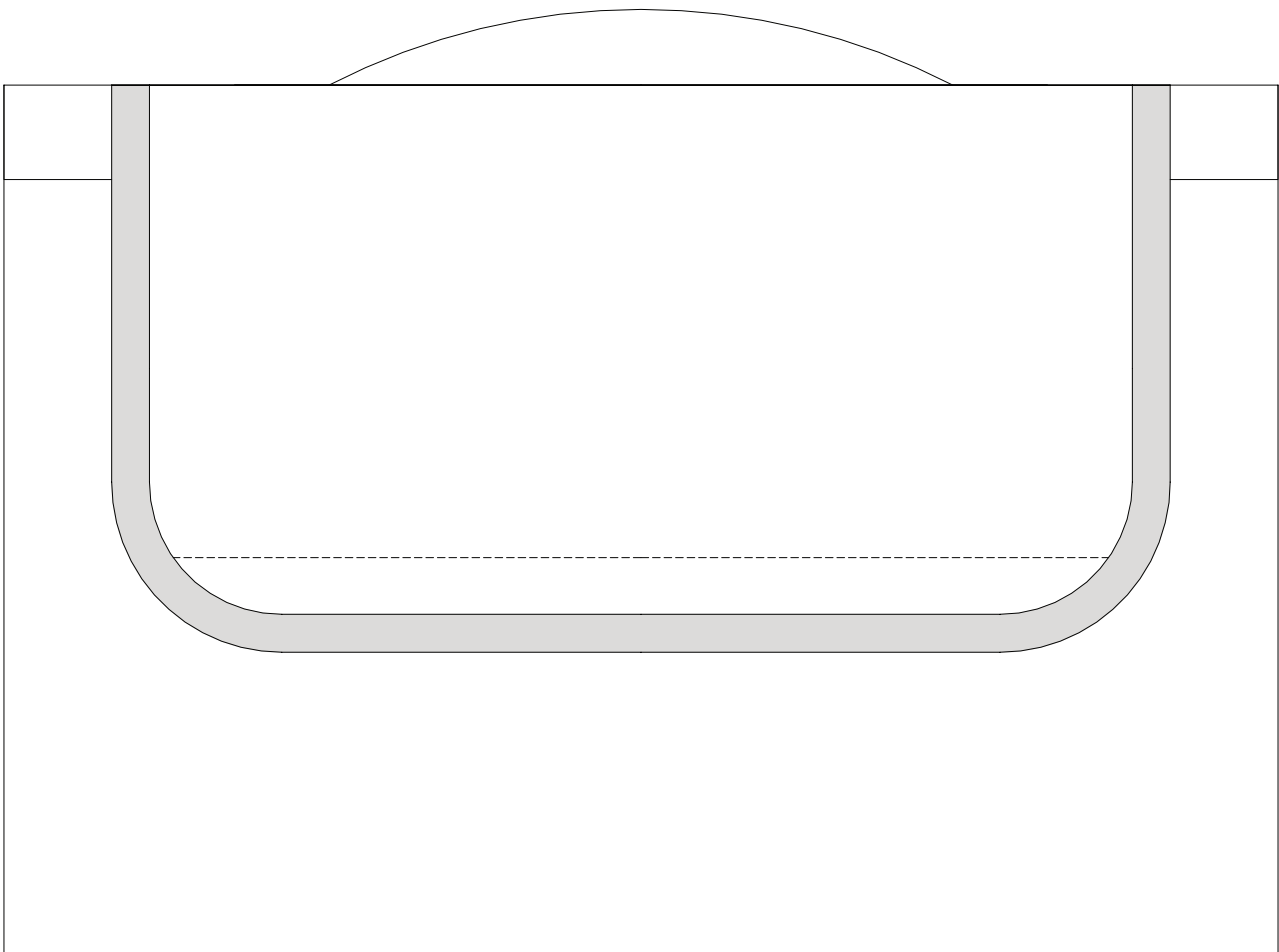

# Product Art Template

Product: **750 - Picnic Rug**  
Product Size: **1370mm(w) x 1770mm(h)**  
Product Colour:  
Decoration Size: **mm(w) x mm(h)**  
Decoration Method:  
Decoration Colour:

**Artwork  
Approval**

Art Version: V1

**Product Scale 50%**