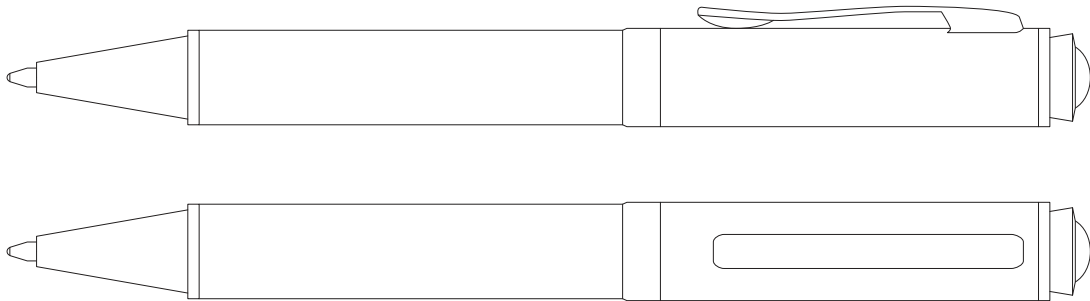

# Product Art Template

Product: **698 - Carbon Fibre Ballpoint Pen**  
Product Size:  
Product Colour:  
Decoration Size: **mm(w) x mm(h)**  
Decoration Method:  
Decoration Colour:

**Artwork  
Approval**

Art Version: V1

**Product Scale 100%**

---

**Notes:**

Please check that all the details are correct before providing your approval with confirmed art version  
Where the decoration method uses digital printing techniques colours are produced using CMYK equivalent.