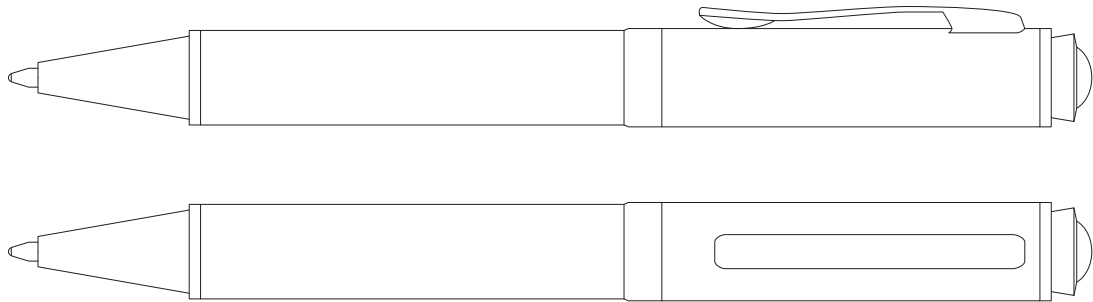

Product Art Template

Product: **696 - Carbon Fibre Ballpoint Pen**
Product Size: **145mm(h) x 13mm Ø**
Product Colour:
Decoration Size: **mm(w) x mm(h)**
Decoration Method:
Decoration Colour:

**Artwork
Approval**

Art Version: V1

Product Scale 100%

Notes:

Please check that all the details are correct before providing your approval with confirmed art version
Where the decoration method uses digital printing techniques colours are produced using CMYK equivalent.