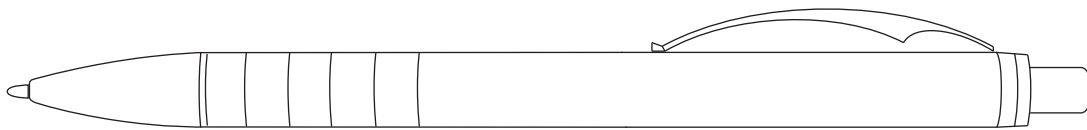

# Product Art Template

Product: **628 - Kingston Click Ballpoint Pen**  
Product Size: **10mm(w) x 140mm(h)**  
Product Colour:  
Decoration Size: **mm(w) x mm(h)**  
Decoration Method:  
Decoration Colour:

**Artwork  
Approval**

Art Version: V1

**Product Scale 100%**

---

**Notes:**

Please check that all the details are correct before providing your approval with confirmed art version  
Where the decoration method uses digital printing techniques colours are produced using CMYK equivalent.