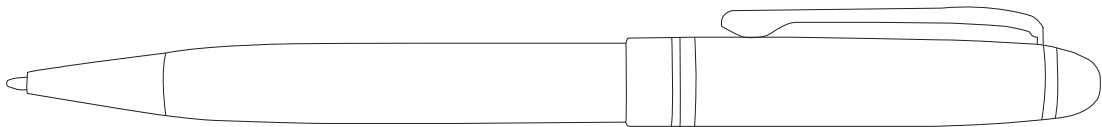

Product Art Template

Product: **6002 - Bristol Twist Ballpoint Pen**
Product Size: **141mm(h) x 15.5mmØ**
Product Colour:
Decoration Size: **mm(w) x mm(h)**
Decoration Method:
Decoration Colour:

**Artwork
Approval**

Art Version: V1

Product Scale 100%

Notes:

Please check that all the details are correct before providing your approval with confirmed art version
Where the decoration method uses digital printing techniques colours are produced using CMYK equivalent.