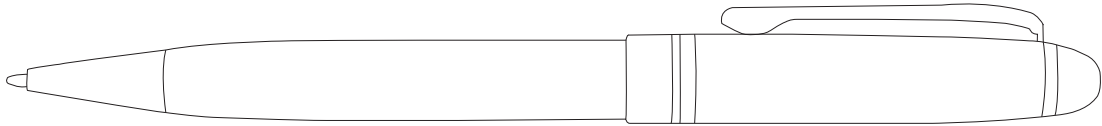

Product Art Template

Product: **6002 - Bristol Twist Ballpoint Pen**
Product Size: **141mm(h) x 15.5mmØ**
Product Colour:
Decoration Size: **mm(w) x mm(h)**
Decoration Method:
Decoration Colour:

**Artwork
Approval**

Art Version: V1

Product Scale 100%

Notes:

Please check that all the details are correct before providing your approval with confirmed art version
Where the decoration method uses digital printing techniques colours are produced using CMYK equivalent.