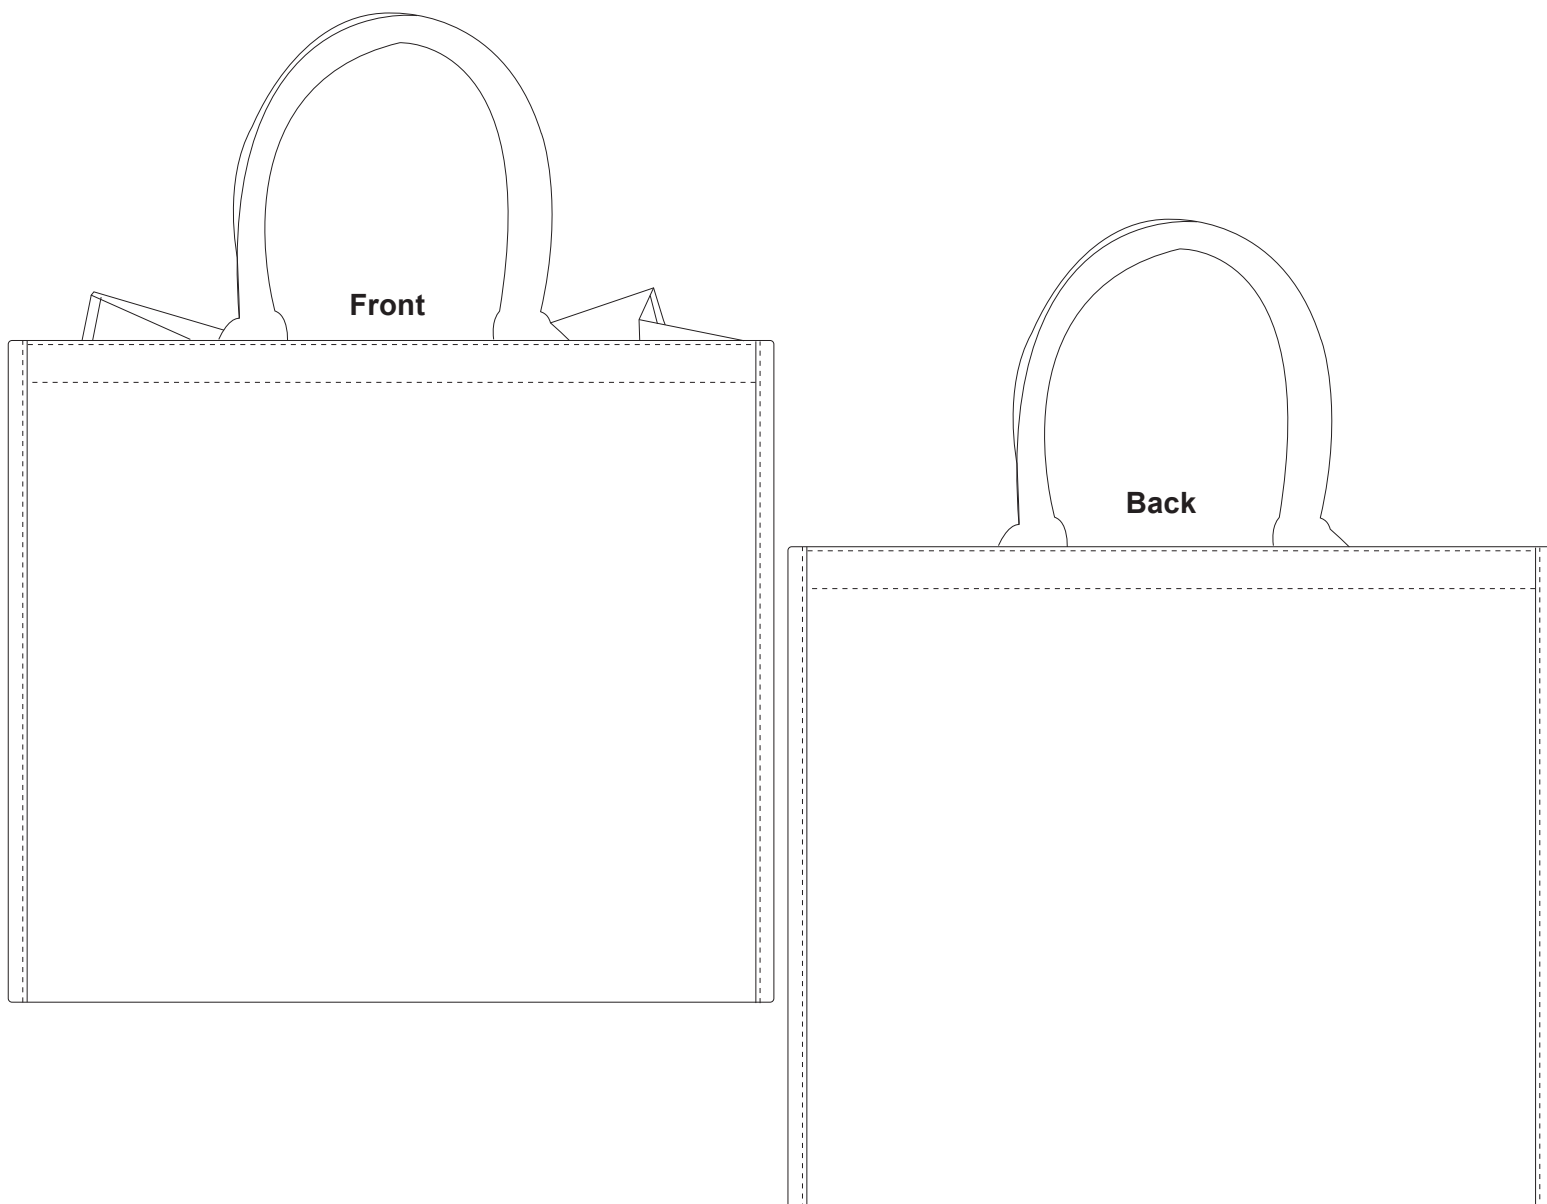

# Product Art Template

Product: **5176 - Large Jute Tote**  
Product Size: **400mm(w) x 355mm(h) x 198mm(d)**  
Product Colour:  
Decoration Size: **mm(w) x mm(h)**  
Decoration Method:  
Decoration Colour:

**Artwork  
Approval**

Art Version: V1

**Product Scale 25%**

**Notes:**

Please check that all the details are correct before providing your approval with confirmed art version  
Where the decoration method uses digital printing techniques colours are produced using CMYK equivalent.