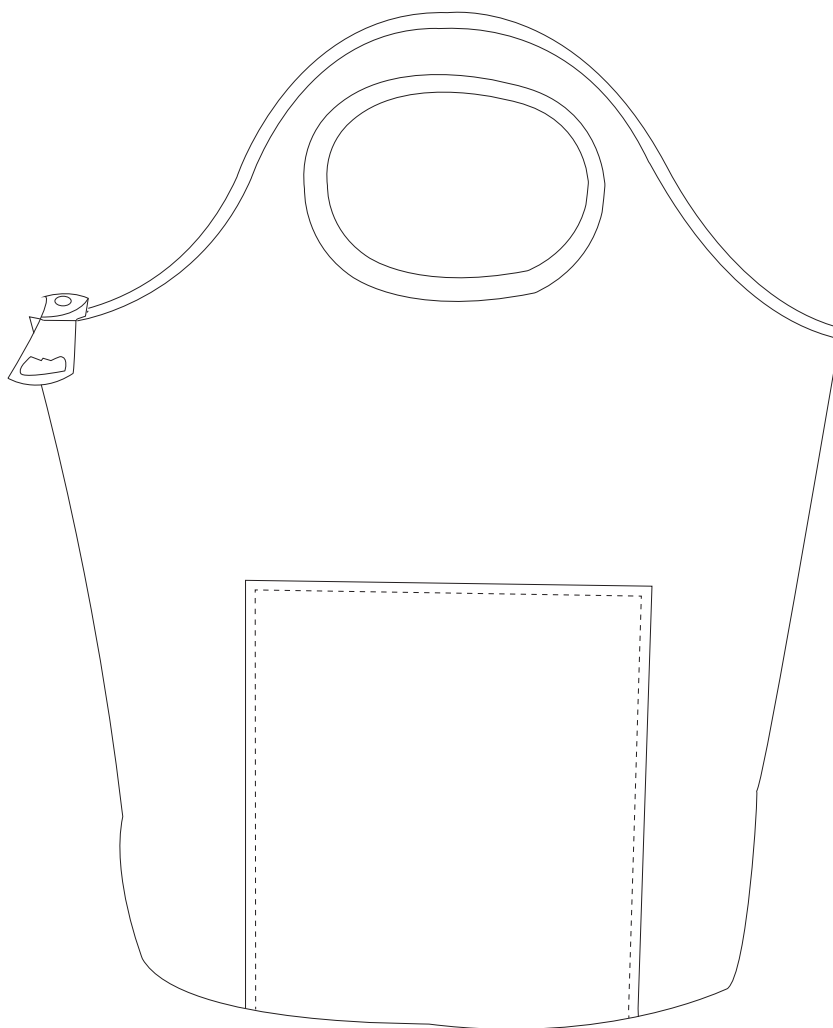

Product Art Template

Product: **5171 - Party Cooler**
Product Size: **390mm(w) x 533mm(h) x 340mm(d)**
Product Colour:
Decoration Size: **mm(w) x mm(h)**
Decoration Method:
Decoration Colour:

**Artwork
Approval**

Art Version: V1

Product Scale 25%

Notes:

Please check that all the details are correct before providing your approval with confirmed art version
Where the decoration method uses digital printing techniques colours are produced using CMYK equivalent.