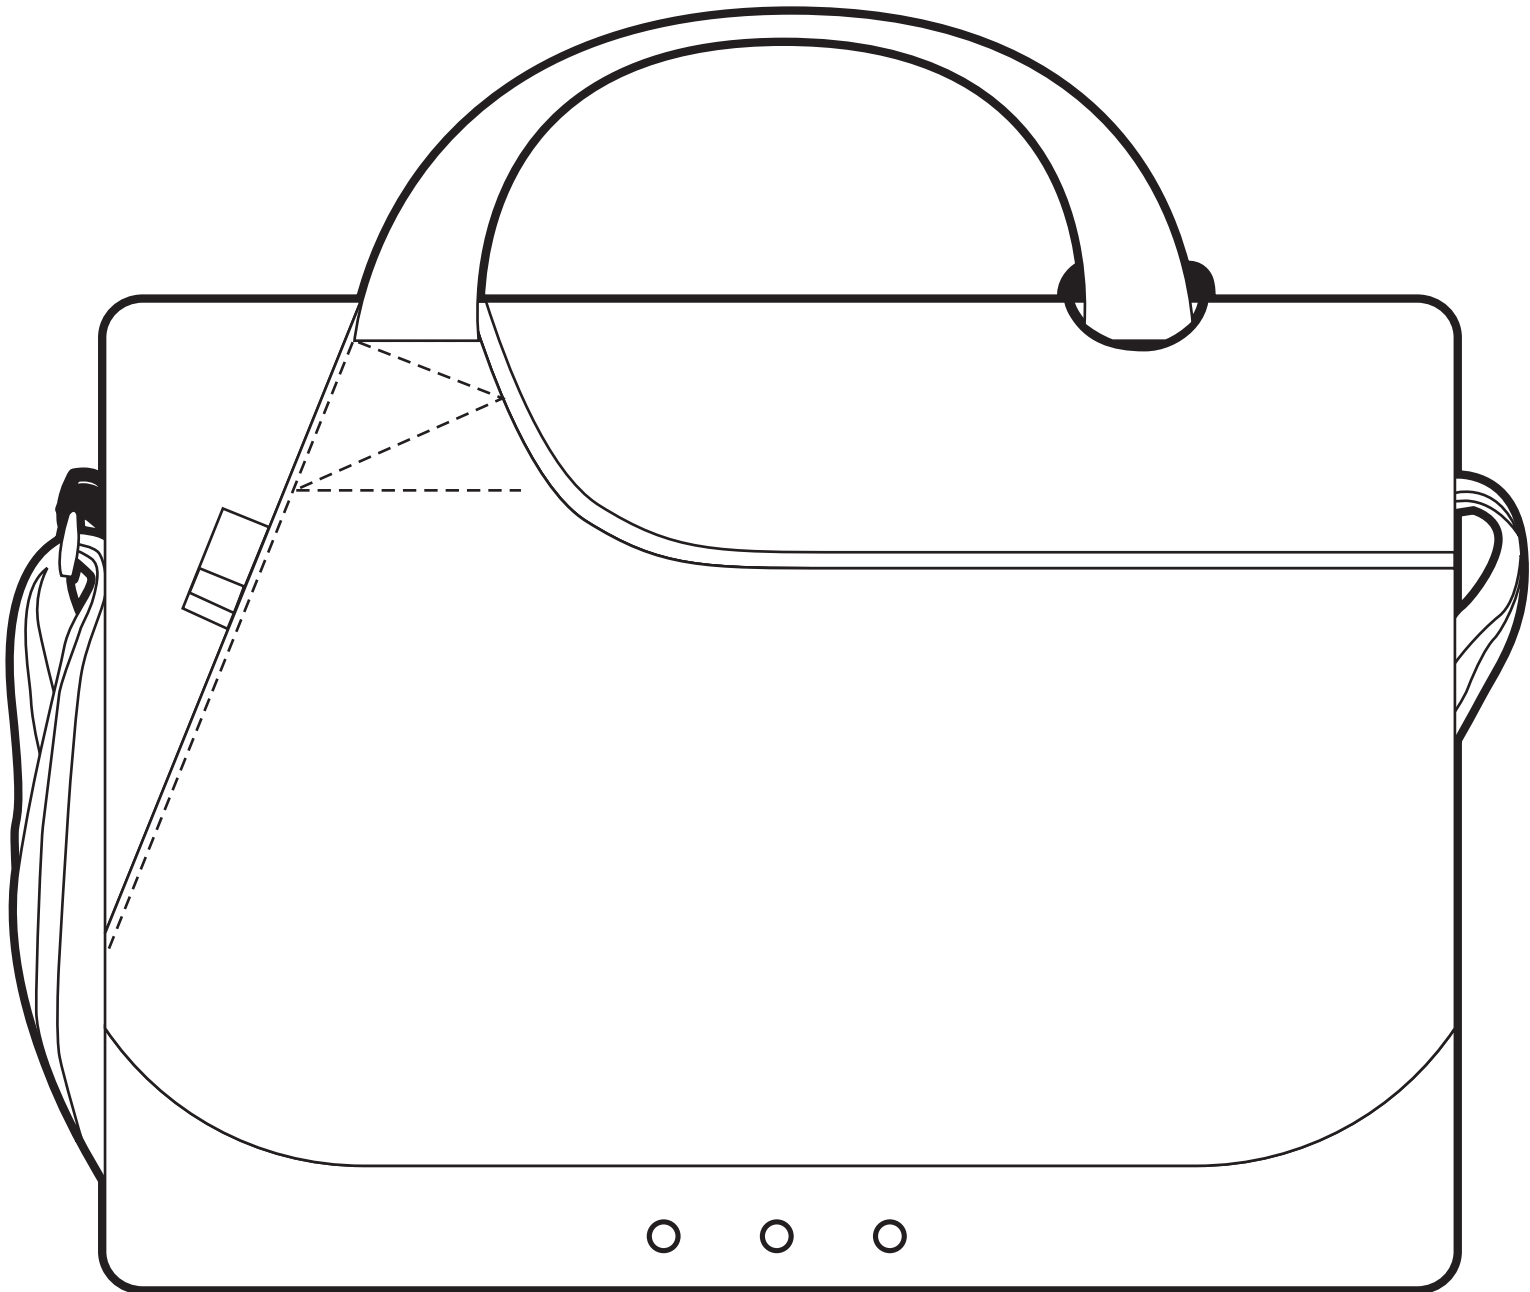

# Product Art Template

Product: **5138 - Rubble Brief Bag**  
Product Size: **400mm(w) x 300mm(h) x 80mm(d)**  
Product Colour:  
Decoration Size: **mm(w) x mm(h)**  
Decoration Method:  
Decoration Colour:

**Artwork  
Approval**

Art Version: V1

**Product Scale 50%**