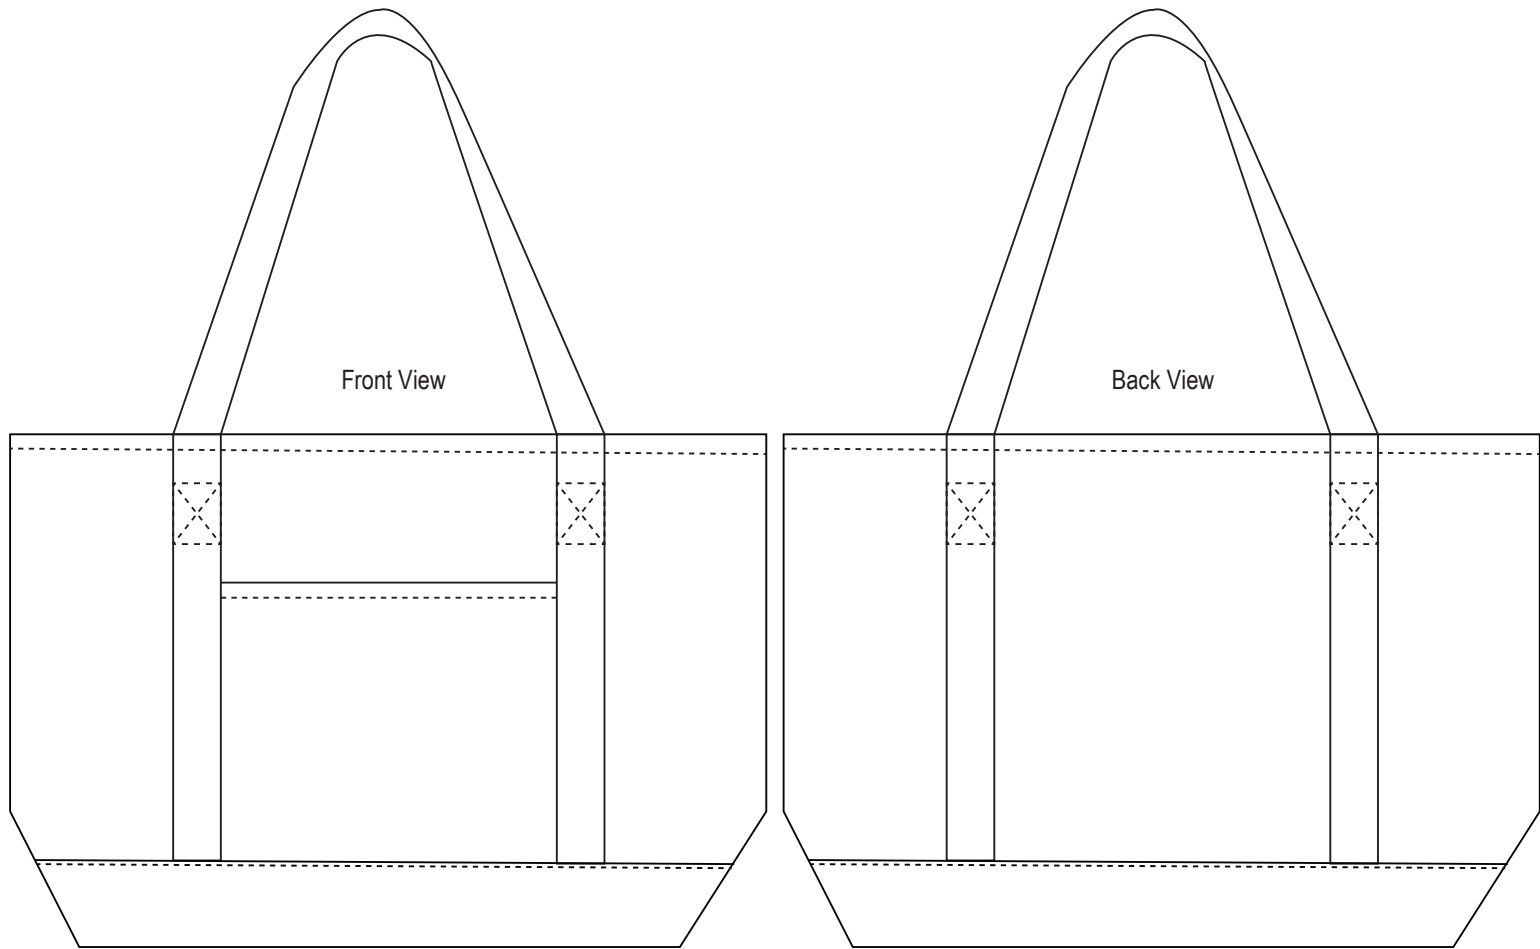

# Product Art Template

Product: **5064 - Premium Heavy Weight Cotton Boat Tote**

Product Size: **500mm(w) x 337mm(h) x 178mm(d)**

Product Colour:

Decoration Size: **mm(w) x mm(h)**

Decoration Method:

Decoration Colour:

**Artwork Approval**

Art Version: V1

**Product Scale 20%**