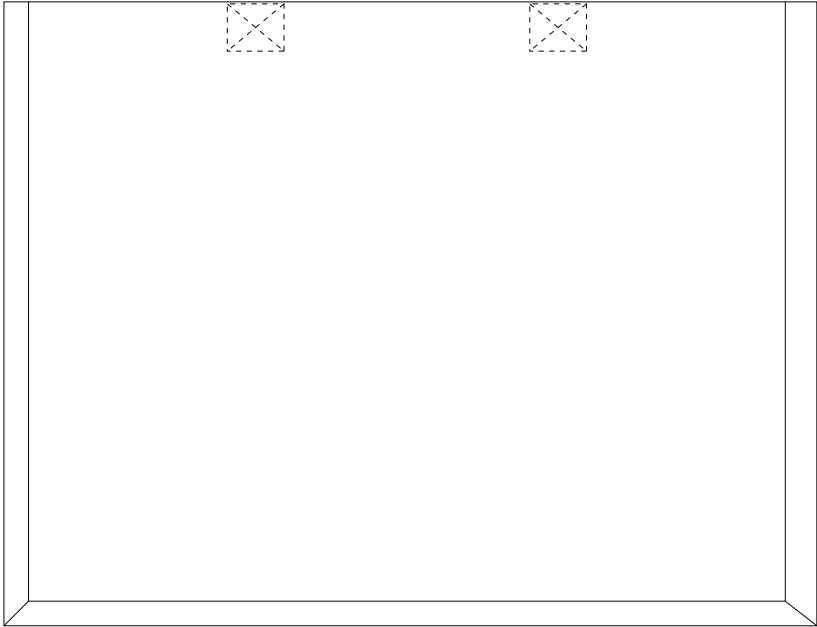

# Product Art Template

Product: **5049 - Functional Tote Bag**  
Product Size: **420mm(w) x 330mm(h) x 190mm(d)**  
Product Colour:  
Decoration Size: **mm(w) x mm(h)**  
Decoration Method:  
Decoration Colour:

**Artwork  
Approval**

Art Version: V1

**Product Scale 25%**

**Notes:**

Please check that all the details are correct before providing your approval with confirmed art version  
Where the decoration method uses digital printing techniques colours are produced using CMYK equivalent.