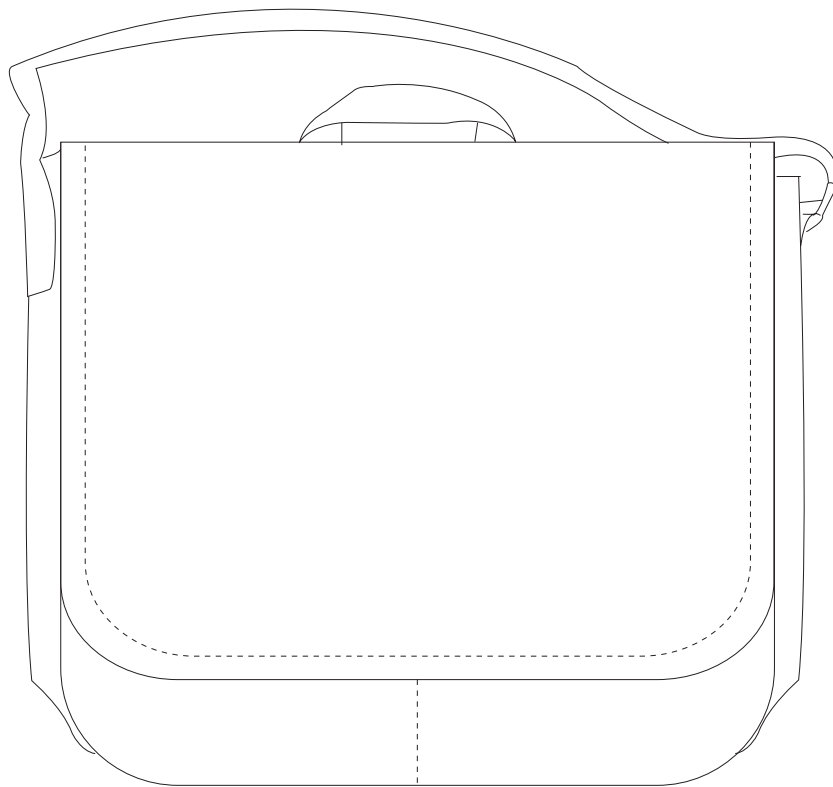

Product Art Template

Product: **5041 - Canvas Shoulder Bag**
Product Size: **365mm(w) x 310mm(h) x 70mm(d)**
Product Colour:
Decoration Size: **mm(w) x mm(h)**
Decoration Method:
Decoration Colour:

**Artwork
Approval**

Art Version: V1

Product Scale 25%

Notes:

Please check that all the details are correct before providing your approval with confirmed art version
Where the decoration method uses digital printing techniques colours are produced using CMYK equivalent.