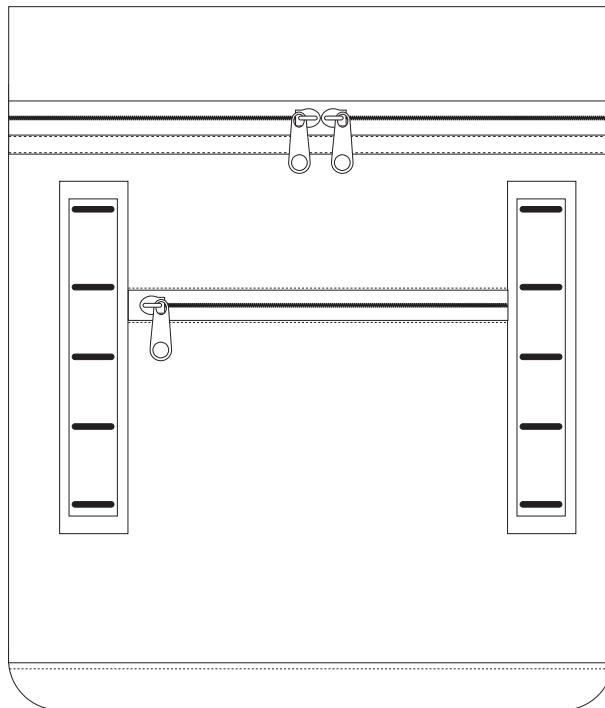

Product Art Template

Product: **4274 – 20 Can Backpack Cooler**
Product Size: **320mm(w) x 370mm(h) x 215mm(d)**
Product Colour: **–**
Decoration Size: **mm(w) x mm(h)**
Decoration Method: **–**
Decoration Colour: **–**

**Artwork
Approval**

Art Version: V1

Product Scale 25%

Notes:

Please check that all the details are correct before providing your approval with confirmed art version
Where the decoration method uses digital printing techniques colours are produced using CMYK equivalent.