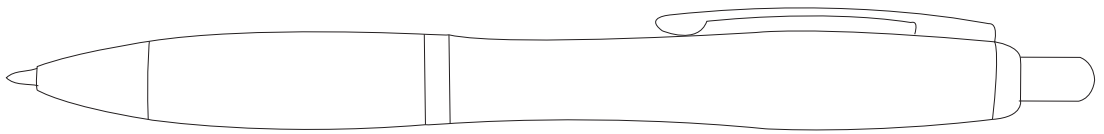

# Product Art Template

Product: **4104 - Nash Bamboo Ballpoint Pen**  
Product Size: **140mm(w) x 13mm Ø**  
Product Colour:  
Decoration Size: **mm(w) x mm(h)**  
Decoration Method:  
Decoration Colour:

**Artwork  
Approval**

Art Version: V1

**Product Scale 100%**

---