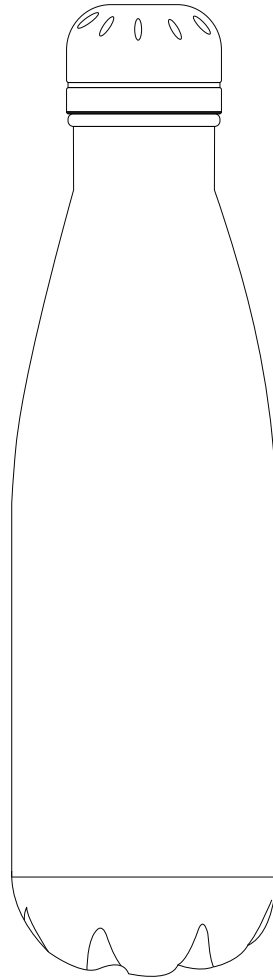

# Product Art Template

Product: **4100 - Silo Single Wall Stainless  
Steel Bottle**

Product Size: **257mm(h) x 70mm Ø**

Product Colour:

Decoration Size: **mm(w) x mm(h)**

Decoration Method:

Decoration Colour:

**Artwork  
Approval**

Art Version: V1

**Product Scale 50%**

---

**Notes:**

Please check that all the details are correct before providing your approval with confirmed art version

Where the decoration method uses digital printing techniques colours are produced using CMYK equivalent.