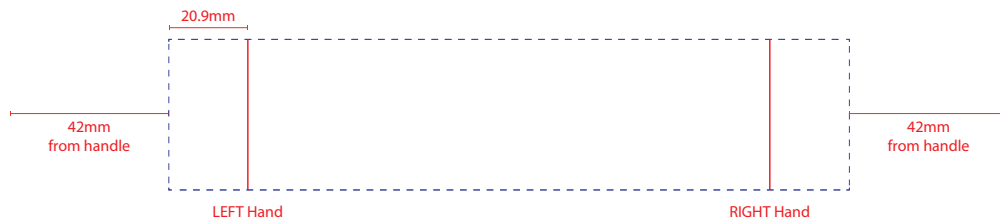

Product Art Template

Product: **4095 - Axle Ceramic Mug 350ml**
Product Size: **95mm(w) x 83mm(h)**
Product Colour: **-**
Decoration Size: **mm(w) x mm(h)**
Decoration Method: **-**
Decoration Colour: **-**

Artwork Approval

Art Version: V1

Product Scale 50%

Notes:

Please check that all the details are correct before providing your approval with confirmed art version
Where the decoration method uses digital printing techniques colours are produced using CMYK equivalent.