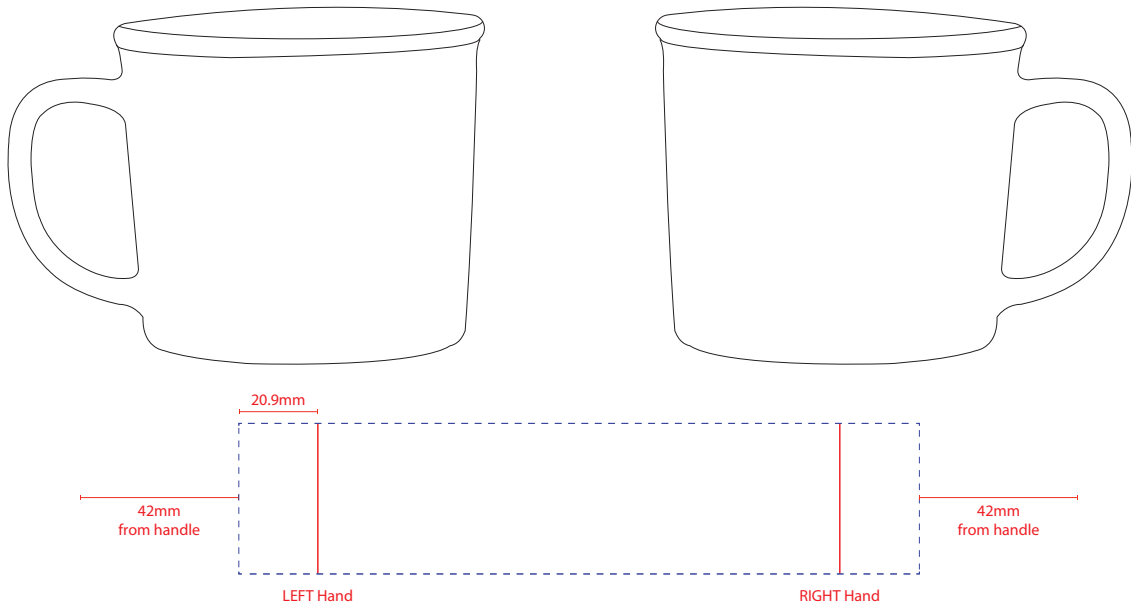

Product Art Template

Product: **4095 - Axle Ceramic Mug 350ml**
Product Size: **95mm(w) x 83mm(h)**
Product Colour: -
Decoration Size: **mm(w) x mm(h)**
Decoration Method: -
Decoration Colour: -

Artwork Approval

Art Version: V1

Product Scale 50%

Notes:

Please check that all the details are correct before providing your approval with confirmed art version
Where the decoration method uses digital printing techniques colours are produced using CMYK equivalent.